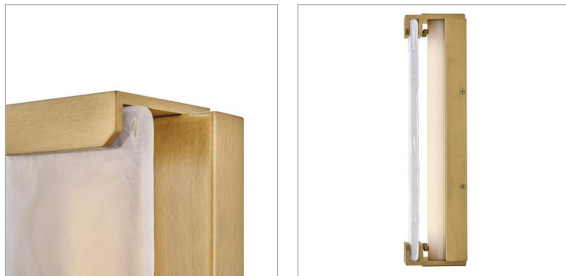

ZAYDE

28974HB

MEDIUM WALL MOUNT LANTERN

Ideal for luxe outdoor settings and sleek, modern interiors, Zayde's heavy cast artisanal glass is embraced by bold, modern hardware and a Black or Heritage Brass finish. Integrated LEDs beautifully illuminate the thick modern glass's etched interior.

DETAILS	
FINISH:	Heritage Brass
MATERIAL:	Aluminum
GLASS:	Inside Etched
DIMMABLE:	YES - CL TYPE DIMMER (SSL7A)

DIMENSIONS	
WIDTH:	6"
HEIGHT:	16"
WEIGHT:	8.2lb
BACK PLATE:	6"W X 15.25"H
EXTENSION:	3.8"
TOP TO OUTLET:	2.75-13"

LIGHT SOURCE	
LIGHT SOURCE:	Integrated LED
WATTAGE:	8w LED *Included
VOLTAGE:	120v

SHIPPING	
CARTON LENGTH:	8
CARTON WIDTH:	8.5
CARTON HEIGHT:	19.5
CARTON WEIGHT:	9.4

PRODUCT DETAILS:

- LED components carry a 5-year limited warranty
- Suitable for use in wet (outdoor direct rain) locations as defined by NEC and CEC. Meets United States UL Underwriters Laboratories & CSA Canadian Standards Association Product Safety Standards
- Fixture can be mounted vertically
- 2-year finish warranty
- ADA compliant
- Bold lines and a clean, minimalist style complement contemporary architecture
- This product uses recyclable or limited packaging materials to help reduce waste.