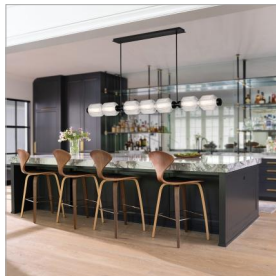

REIGN

FR41466BK

LARGE SEVEN LIGHT LED LINEAR

Reign's glamorous silhouette combines textural interest and transitional elements for a vibrant and versatile collection. Clear ribbed glass shades and luxe Black or Lacquered Brass finish present a captivating form from any angle. Illuminated by integrated LED lighting.

DETAILS	
FINISH:	Black
MATERIAL:	Steel
GLASS:	Clear Ribbed
DIMMABLE:	YES - UNIVERSAL DIMMING

DIMENSIONS	
WIDTH:	69.3"
HEIGHT:	8"
DEPTH:	8
WEIGHT:	33.6lb

LIGHT SOURCE	
LIGHT SOURCE:	Integrated LED
WATTAGE:	47w LED *Included
VOLTAGE:	120v/277v

MOUNTING	
CANOPY:	6"W X 36"L
LEAD WIRE:	1 X 120"
MAX HEIGHT:	38

SHIPPING	
CARTON LENGTH:	71.3
CARTON WIDTH:	21
CARTON HEIGHT:	14
CARTON WEIGHT:	44

PRODUCT DETAILS:

- Suitable for use in dry (indoor) locations as defined by NEC and CEC. Meets United States UL Underwriters Laboratories & CSA Canadian Standards Association Product Safety Standards.
- This fixture includes multiple down stems in various lengths to customize the installation height, including two 6" stems and four 12" stems
- LED components carry a 5-year limited warranty
- Merging the best of traditional and modern elements with a sophisticated and streamlined look