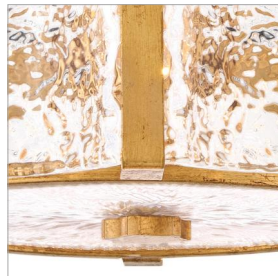

FLORIAN

FR41601DA

MEDIUM SEMI-FLUSH MOUNT

Exquisitely styled with a flowing, crystalline appearance, Florian's clear pressed glass shade creates an almost aqueous illusion with a subtle texture that gently diffuses light from warm candelabra lamps. A polished metal frame reflects abundant illumination in radiant Distressed Brass or Glacial finishes without seeming too ostentatious.

DETAILS	
FINISH:	Distressed Brass
MATERIAL:	Steel
GLASS:	Clear Water Glass
DIMMABLE:	YES - WITH DIMMABLE LAMP (NOT INCLUDED)

DIMENSIONS	
WIDTH:	14.3"
HEIGHT:	10.5"
WEIGHT:	12.1lb

LIGHT SOURCE	
LIGHT SOURCE:	Socketed
WATTAGE:	4-5w Cand. LED, 60w Equiv.
VOLTAGE:	120v

MOUNTING	
CANOPY:	5" Dia.

SHIPPING	
CARTON LENGTH:	24.5
CARTON WIDTH:	13
CARTON HEIGHT:	9.3
CARTON WEIGHT:	14.4

PRODUCT DETAILS:

- Suitable for use in dry (indoor) locations as defined by NEC and CEC. Meets United States UL Underwriters Laboratories & CSA Canadian Standards Association Product Safety Standards.
- Merging the best of traditional and modern elements with a sophisticated and streamlined look