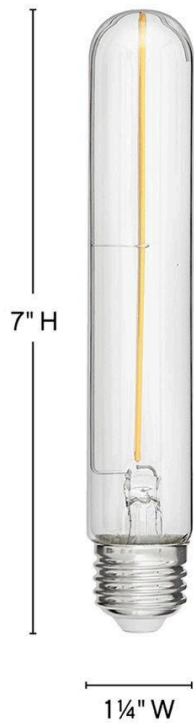

LUMIGLO BULB

E26T102247CL-4

LED BULB 4 PACK

To create superior, softer light that sets the scene in any indoor or outdoor setting, Hinkley's Lumiglo™ LED bulbs feature unique filament technology designed to cast a warm ambient glow. Dimmable functionality provides full control over brightness, allowing you to craft an atmosphere that perfectly accentuates your space.

DETAILS	
FINISH:	Accessories
DIMMABLE:	YES - CL TYPE DIMMER (SSL7A)

DIMENSIONS	
WIDTH:	1.3"
HEIGHT:	7"
WEIGHT:	20lb

LIGHT SOURCE	
LIGHT SOURCE:	Socketed
WATTAGE:	4-2w Med. LED
VOLTAGE:	120v

SHIPPING	
CARTON LENGTH:	8
CARTON WIDTH:	3.3
CARTON HEIGHT:	3.3
CARTON WEIGHT:	2