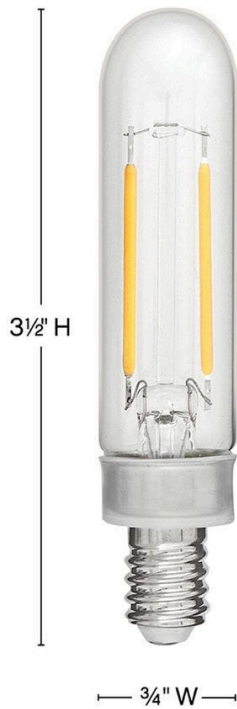

LUMIGLO BULB

E12T62243CL-24

LED BULB 24 PACK

To create superior, softer light that sets the scene in any indoor or outdoor setting, Hinkley's Lumiglo™ LED bulbs feature unique filament technology designed to cast a warm ambient glow. Dimmable functionality provides full control over brightness, allowing you to craft an atmosphere that perfectly accentuates your space.

DETAILS	
FINISH:	Accessories
DIMMABLE:	YES - CL TYPE DIMMER (SSL7A)

DIMENSIONS	
HEIGHT:	3.5"
WEIGHT:	1.4lb

LIGHT SOURCE	
LIGHT SOURCE:	Socketed
WATTAGE:	24-2w Cand. LED
VOLTAGE:	120v

SHIPPING	
CARTON LENGTH:	6
CARTON WIDTH:	10
CARTON HEIGHT:	6
CARTON WEIGHT:	2