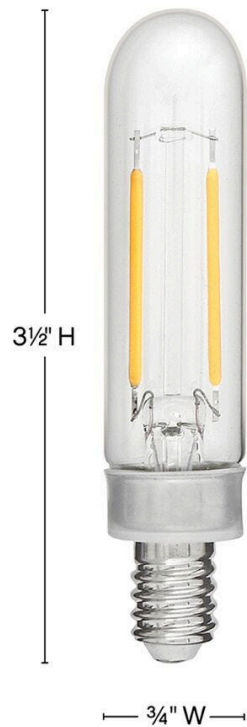

LUMIGLO BULB

E12T62243CL-6

LED BULB 6 PACK

To create superior, softer light that sets the scene in any indoor or outdoor setting, Hinkley's Lumiglo™ LED bulbs feature unique filament technology designed to cast a warm ambient glow. Dimmable functionality provides full control over brightness, allowing you to craft an atmosphere that perfectly accentuates your space.

DETAILS	
FINISH:	Accessories
DIMMABLE:	YES - CL TYPE DIMMER (SSL7A)

DIMENSIONS	
HEIGHT:	3.5"

LIGHT SOURCE	
LIGHT SOURCE:	Socketed
WATTAGE:	6-2w Cand. LED
VOLTAGE:	120v

SHIPPING	
CARTON LENGTH:	6
CARTON WIDTH:	10
CARTON HEIGHT:	6
CARTON WEIGHT:	2