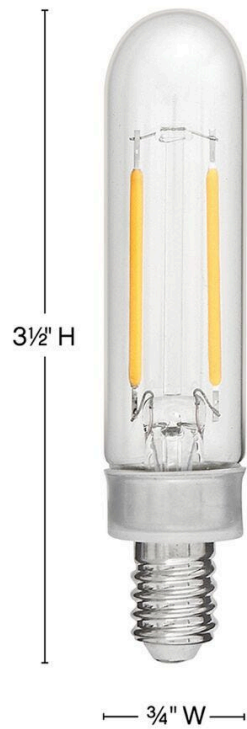

# LUMIGLO BULB

## E12T62243CL-6

DETAILS	
FINISH:	Accessories
DIMMABLE:	YES - CL TYPE DIMMER (SSL7A)

DIMENSIONS	
HEIGHT:	3.5"

LIGHT SOURCE	
LIGHT SOURCE:	Socketed
WATTAGE:	6-2w Cand. LED
VOLTAGE:	120v

SHIPPING	
CARTON LENGTH:	6
CARTON WIDTH:	10
CARTON HEIGHT:	6
CARTON WEIGHT:	2