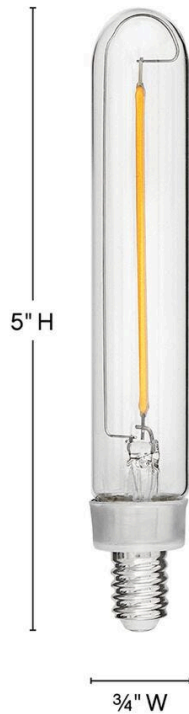

LUMIGLO BULB

E12T62245CL-24

LED BULB 24 PACK

To create superior, softer light that sets the scene in any indoor or outdoor setting, Hinkley's Lumiglo™ LED bulbs feature unique filament technology designed to cast a warm ambient glow. Dimmable functionality provides full control over brightness, allowing you to craft an atmosphere that perfectly accentuates your space.

DETAILS	
FINISH:	Accessories
DIMMABLE:	YES - CL TYPE DIMMER (SSL7A)

DIMENSIONS	
HEIGHT:	5"
WEIGHT:	1.4lb

LIGHT SOURCE	
LIGHT SOURCE:	Socketed
WATTAGE:	24-2w Cand. LED
VOLTAGE:	120v

SHIPPING	
CARTON LENGTH:	6
CARTON WIDTH:	10
CARTON HEIGHT:	6
CARTON WEIGHT:	2