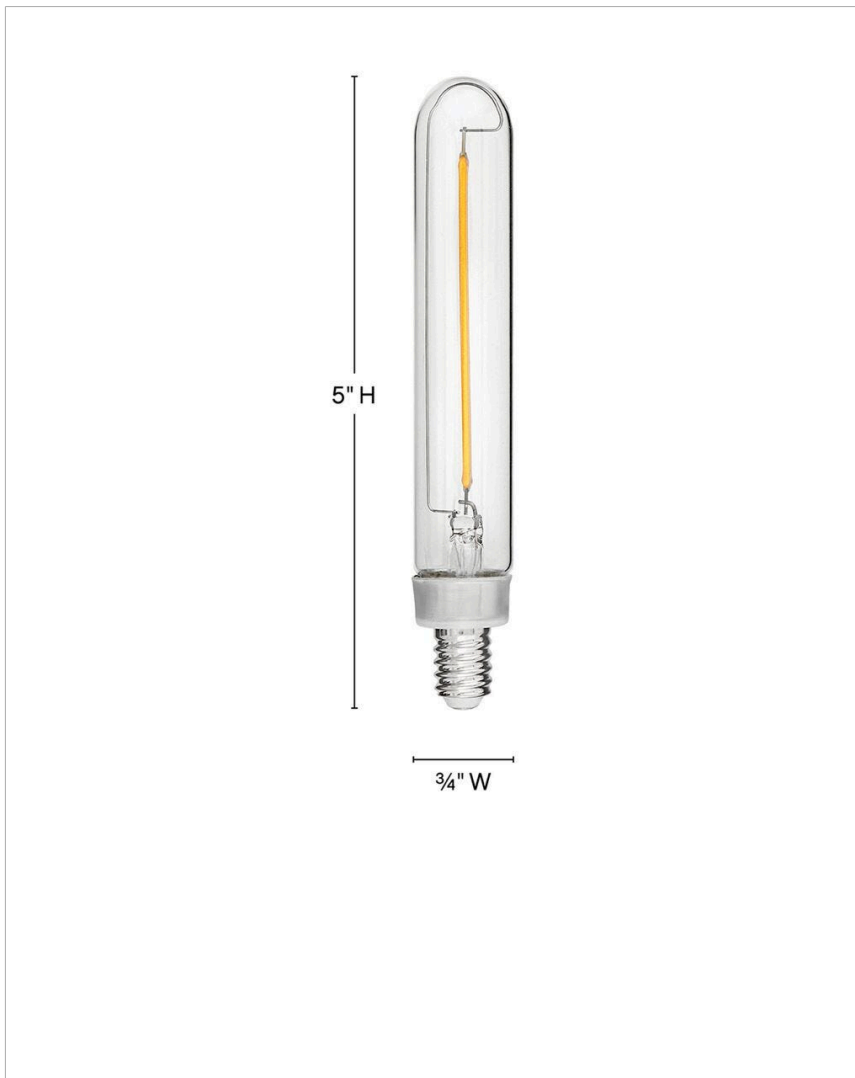

LUMIGLO BULB

E12T62245CL-6

LED BULB 6 PACK

To create superior, softer light that sets the scene in any indoor or outdoor setting, Hinkley's Lumiglo™ LED bulbs feature unique filament technology designed to cast a warm ambient glow. Dimmable functionality provides full control over brightness, allowing you to craft an atmosphere that perfectly accentuates your space.

DETAILS	
FINISH:	Accessories
DIMMABLE:	YES - CL TYPE DIMMER (SSL7A)

DIMENSIONS	
HEIGHT:	5"

LIGHT SOURCE	
LIGHT SOURCE:	Socketed
WATTAGE:	6-2w Cand. LED
VOLTAGE:	120v

SHIPPING	
CARTON LENGTH:	6
CARTON WIDTH:	10
CARTON HEIGHT:	6
CARTON WEIGHT:	2

PRODUCT DETAILS:

- Suitable for use in damp locations as defined by NEC and CEC. Meets United States UL Underwriters Laboratories & CSA Canadian Standards Association Product Safety Standards.
- Package of 6.