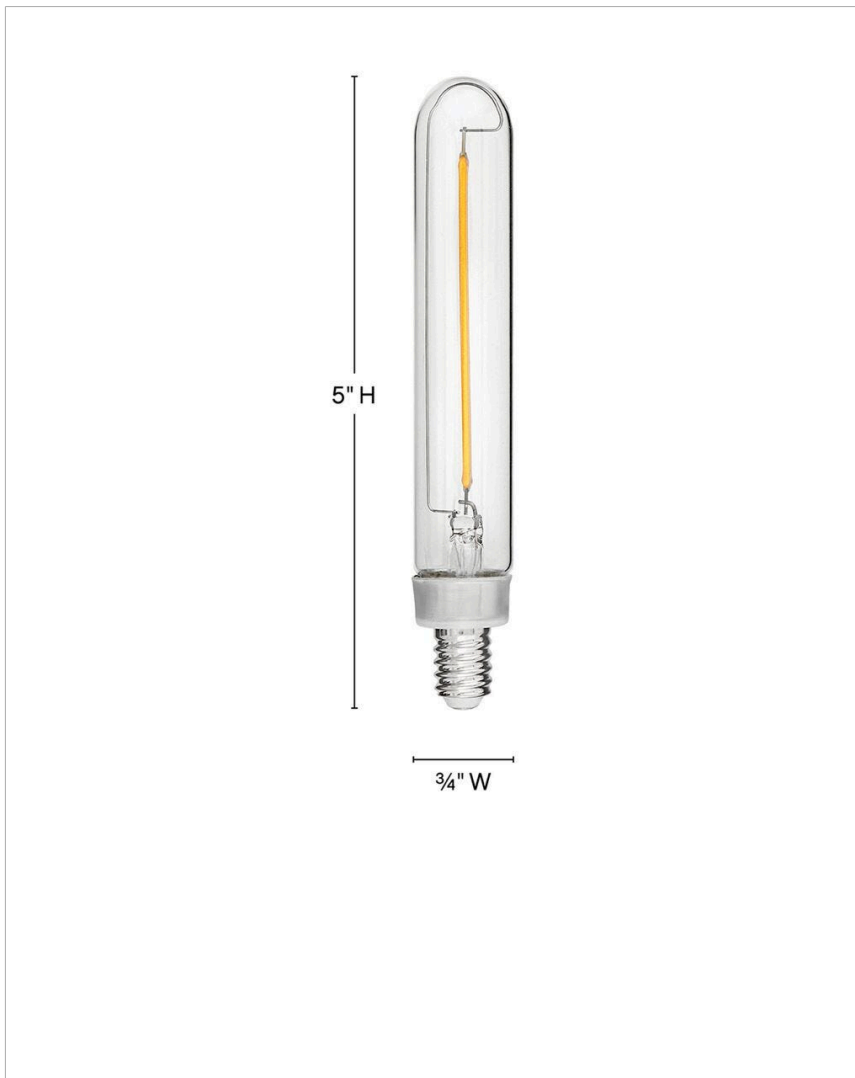

### LED BULB 6 PACK

To create superior, softer light that sets the scene in any indoor or outdoor setting, Hinkley's Lumiglo™ LED bulbs feature unique filament technology designed to cast a warm ambient glow. Dimmable functionality provides full control over brightness, allowing you to craft an atmosphere that perfectly accentuates your space.

DETAILS	
FINISH:	Accessories
DIMMABLE:	YES - CL TYPE DIMMER (SSL7A)

DIMENSIONS	
HEIGHT:	5"

LIGHT SOURCE	
LIGHT SOURCE:	Socketed
WATTAGE:	6-2w Cand. LED
VOLTAGE:	120v

SHIPPING	
CARTON LENGTH:	6
CARTON WIDTH:	10
CARTON HEIGHT:	6
CARTON WEIGHT:	2