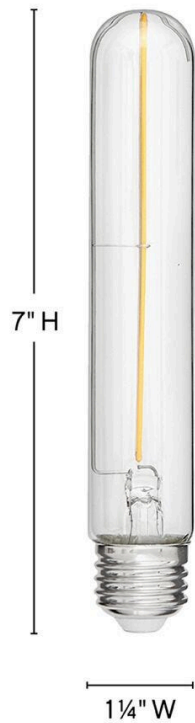

LUMIGLO BULB

E26T102247CL-24

LED BULB 24 PACK

To create superior, softer light that sets the scene in any indoor or outdoor setting, Hinkley's Lumiglo™ LED bulbs feature unique filament technology designed to cast a warm ambient glow. Dimmable functionality provides full control over brightness, allowing you to craft an atmosphere that perfectly accentuates your space.

DETAILS	
FINISH:	Accessories
DIMMABLE:	YES - CL TYPE DIMMER (SSL7A)

DIMENSIONS	
WIDTH:	1.3"
HEIGHT:	7"
WEIGHT:	2lb

LIGHT SOURCE	
LIGHT SOURCE:	Socketed
WATTAGE:	24-2w Med. LED
VOLTAGE:	120v

SHIPPING	
CARTON LENGTH:	6.9
CARTON WIDTH:	6.8
CARTON HEIGHT:	8.6
CARTON WEIGHT:	2