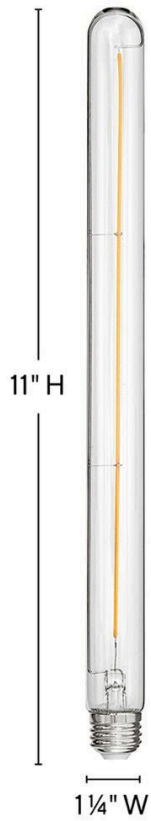

LUMIGLO BULB

E26T1042411CL-24

LED BULB 24 PACK

DETAILS	
FINISH:	Accessories
DIMMABLE:	YES - CL TYPE DIMMER (SSL7A)

DIMENSIONS	
WIDTH:	1.3"
HEIGHT:	11"
WEIGHT:	6lb

LIGHT SOURCE	
LIGHT SOURCE:	Socketed
WATTAGE:	24-4w Med. LED
VOLTAGE:	120v

SHIPPING	
CARTON LENGTH:	12
CARTON WIDTH:	12
CARTON HEIGHT:	12
CARTON WEIGHT:	2

PRODUCT DETAILS:

- Suitable for use in damp locations as defined by NEC and CEC. Meets United States UL Underwriters Laboratories & CSA Canadian Standards Association Product Safety Standards.
- Package of 24.