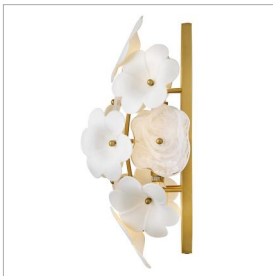

MARIANNE

FR41960DG

MEDIUM TWO LIGHT SCONCE

Decadently arranged in glamorous clusters, Marianne's wispy-patterned white glass and ceramic blossoms create an elegant organic silhouette enhanced by a luxurious glow. Intricate frames in our Deluxe Gold finish capture warm inviting illumination.

DETAILS

FINISH:	Deluxe Gold
MATERIAL:	Steel
GLASS:	Clear Pressed
DIMMABLE:	YES - WITH DIMMABLE LAMP (NOT INCLUDED)

DIMENSIONS

WIDTH:	10"
HEIGHT:	16.3"
WEIGHT:	4.7lb
BACK PLATE:	5"W X 16"H
EXTENSION:	6.8"
TOP TO OUTLET:	8.25"

LIGHT SOURCE

LIGHT SOURCE:	Socketed
WATTAGE:	2-5w Cand. LED
VOLTAGE:	120v

SHIPPING

CARTON LENGTH:	17.5
CARTON WIDTH:	17.5
CARTON HEIGHT:	9
CARTON WEIGHT:	8.3

PRODUCT DETAILS:

- Fixture can be mounted horizontally.
- Fixture can be mounted either up or down
- LED bulbs must be used with the fixture
- Suitable for use in damp locations as defined by NEC and CEC. Meets United States UL Underwriters Laboratories & CSA Canadian Standards Association Product Safety Standards.
- Luxurious gold finish with opulent sheen
- Fixture can be mounted vertically
- Merging the best of traditional and modern elements with a sophisticated and streamlined look
- Mounting hardware is hidden on the back plate to ensure a clean silhouette