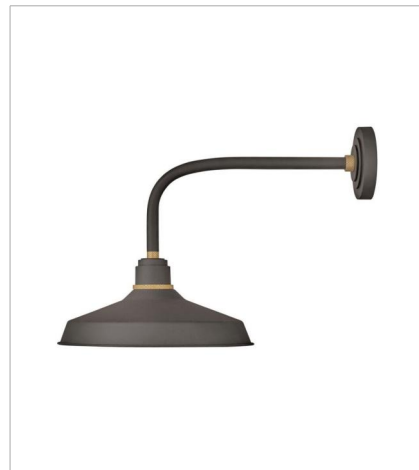

# FOUNDRY CLASSIC

Decidedly industrious, Foundry is reinventing purposeful lighting. Focused and direct, the sturdy aluminum shade features knurled brass details to offset the Gloss White, Museum Bronze or Textured Black finish while casting a uniform light. The simple, understated form plants a vintage aesthetic for both inside and outside spaces while offering mix and match options that customize the look.

**FINISH:** Museum Bronze with Brass accents

**SHADE:** Metal

**10352MR**  
LARGE GOOSENECK BARN LIGHT  
12" W, 15.5" H  
Socketed

**10372MR**  
LARGE TALL GOOSENECK BARN L...  
12" W, 23.8" H  
Socketed

**10413MR**  
MEDIUM STRAIGHT ARM BARN LIGHT  
16" W, 18" H  
Socketed

**10473MR**  
LARGE TALL GOOSENECK BARN L...  
16" W, 23.8" H  
Socketed

**10281MR**  
PENDANT BARN LIGHT  
9.5" W, 5.5" H  
Socketed

**10483MR**  
PENDANT BARN LIGHT  
16" W, 7.5" H  
Socketed