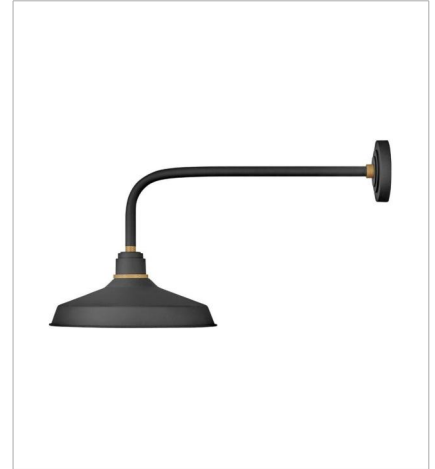

FOUNDRY CLASSIC

Decidedly industrious, Foundry is reinventing purposeful lighting. Focused and direct, the sturdy aluminum shade features knurled brass details to offset the Gloss White, Museum Bronze or Textured Black finish while casting a uniform light. The simple, understated form plants a vintage aesthetic for both inside and outside spaces while offering mix and match options that customize the look.

FINISH: Textured Black with Brass accents

10322TK
LARGE STRAIGHT ARM BARN LIGHT
12" W, 16" H
Socketed

10372TK
LARGE TALL GOOSENECK BARN L...
12" W, 23.8" H
Socketed

10423TK
LARGE STRAIGHT ARM BARN LIGHT
16" W, 18" H
Socketed