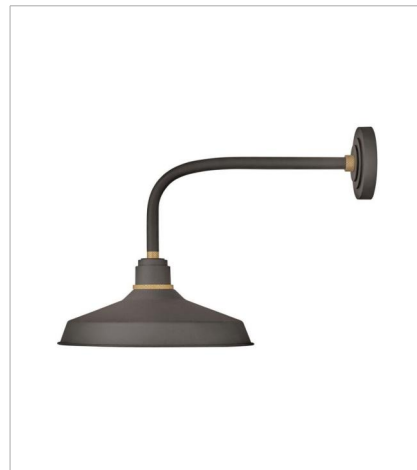

# FOUNDRY CLASSIC

Decidedly industrious, Foundry is reinventing purposeful lighting. Focused and direct, the sturdy aluminum shade features knurled brass details to offset the Gloss White, Museum Bronze or Textured Black finish while casting a uniform light. The simple, understated form plants a vintage aesthetic for both inside and outside spaces while offering mix and match options that customize the look.

**FINISH:** Museum Bronze with Brass accents

**SHADE:** Metal

**10352MR**  
LARGE GOOSENECK BARN LIGHT  
12" W, 15.5" H  
Socketed

**10372MR**  
LARGE TALL GOOSENECK BARN L...  
12" W, 23.8" H  
Socketed

**10413MR**  
MEDIUM STRAIGHT ARM BARN LIGHT  
16" W, 18" H  
Socketed

**10473MR**  
LARGE TALL GOOSENECK BARN L...  
16" W, 23.8" H  
Socketed

**10281MR**  
PENDANT BARN LIGHT  
9.5" W, 5.5" H  
Socketed

**10483MR**  
PENDANT BARN LIGHT  
16" W, 7.5" H  
Socketed