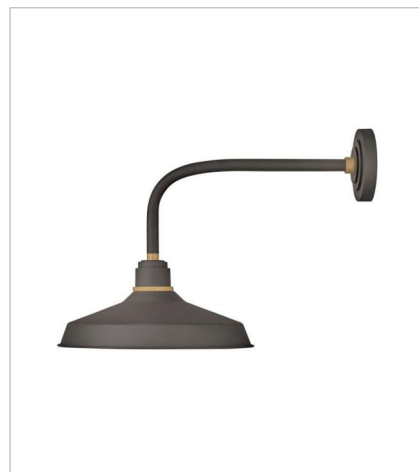

FOUNDRY CLASSIC

Decidedly industrious, Foundry is reinventing purposeful lighting. Focused and direct, the sturdy aluminum shade features knurled brass details to offset the Gloss White, Museum Bronze or Textured Black finish while casting a uniform light. The simple, understated form plants a vintage aesthetic for both inside and outside spaces while offering mix and match options that customize the look.

FINISH: Museum Bronze with Brass accents

SHADE: Metal

10352MR
LARGE GOOSENECK BARN LIGHT
12" W, 15.5" H
Socketed

10372MR
LARGE TALL GOOSENECK BARN L...
12" W, 23.8" H
Socketed

10413MR
MEDIUM STRAIGHT ARM BARN LIGHT
16" W, 18" H
Socketed

10473MR
LARGE TALL GOOSENECK BARN L...
16" W, 23.8" H
Socketed

10281MR
PENDANT BARN LIGHT
9.5" W, 5.5" H
Socketed

10483MR
PENDANT BARN LIGHT
16" W, 7.5" H
Socketed