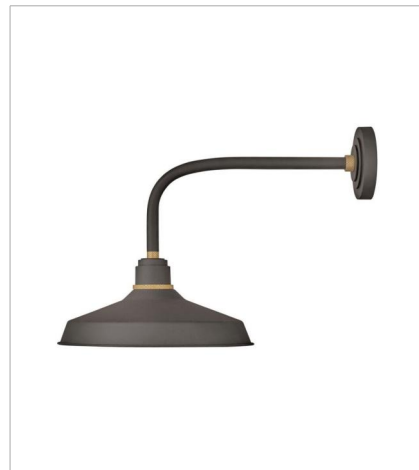

FOUNDRY CLASSIC

Decidedly industrious, Foundry is reinventing purposeful lighting. Focused and direct, the sturdy aluminum shade features knurled brass details to offset the Gloss White, Museum Bronze or Textured Black finish while casting a uniform light. The simple, understated form plants a vintage aesthetic for both inside and outside spaces while offering mix and match options that customize the look.

FINISH: Museum Bronze with Brass accents

SHADE: Metal

10352MR
LARGE GOOSENECK BARN LIGHT
12" W, 15.5" H
Socketed

10372MR
LARGE TALL GOOSENECK BARN L...
12" W, 23.8" H
Socketed

10413MR
MEDIUM STRAIGHT ARM BARN LIGHT
16" W, 18" H
Socketed

10473MR
LARGE TALL GOOSENECK BARN L...
16" W, 23.8" H
Socketed

10281MR
PENDANT BARN LIGHT
9.5" W, 5.5" H
Socketed

10483MR
PENDANT BARN LIGHT
16" W, 7.5" H
Socketed