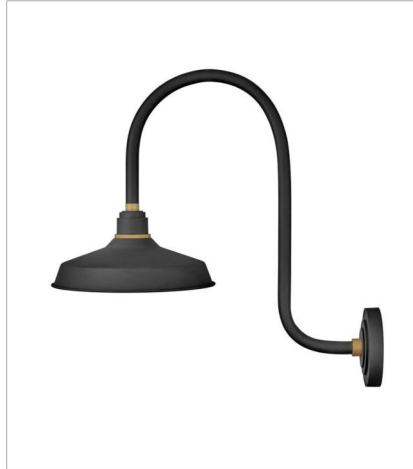

FOUNDRY CLASSIC

Decidedly industrious, Foundry is reinventing purposeful lighting. Focused and direct, the sturdy aluminum shade features knurled brass details to offset the Gloss White, Museum Bronze or Textured Black finish while casting a uniform light. The simple, understated form plants a vintage aesthetic for both inside and outside spaces while offering mix and match options that customize the look.

FINISH: Textured Black with Brass accents

10322TK
LARGE STRAIGHT ARM BARN LIGHT
12" W, 16" H
Socketed

10372TK
LARGE TALL GOOSENECK BARN L...
12" W, 23.8" H
Socketed

10423TK
LARGE STRAIGHT ARM BARN LIGHT
16" W, 18" H
Socketed