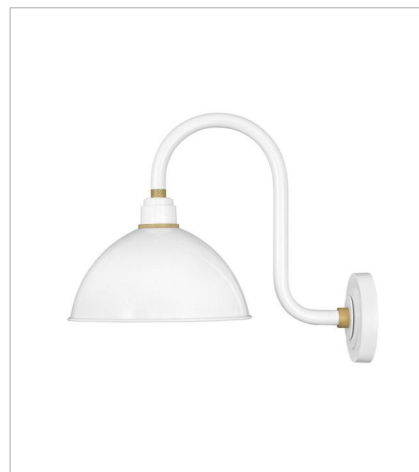

# FOUNDRY DOME

Decidedly industrious, Foundry is reinventing purposeful lighting. Focused and direct, the sturdy aluminum shade features knurled brass details to offset the Gloss White, Museum Bronze or Textured Black finish while casting a uniform light. The simple, understated form plants a vintage aesthetic for both inside and outside spaces while offering mix and match options that customize the look.

**FINISH:** Gloss White with Brass accents

**10544GW**  
MEDIUM GOOSENECK BARN LIGHT  
12" W, 17" H  
Socketed

**10554GW**  
LARGE GOOSENECK BARN LIGHT  
12" W, 17" H  
Socketed

**10564GW**  
SMALL TALL GOOSENECK BARN L...  
12" W, 17" H  
Socketed

**10574GW**  
LARGE TALL GOOSENECK BARN L...  
12" W, 23.8" H  
Socketed

**10645GW**  
MEDIUM GOOSENECK BARN LIGHT  
16" W, 18" H  
Socketed

**10655GW**  
LARGE GOOSENECK BARN LIGHT  
16" W, 20" H  
Socketed