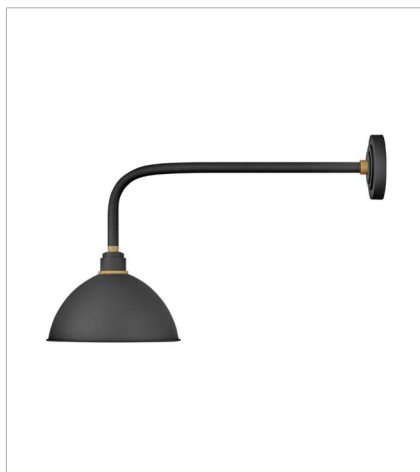

FOUNDRY DOME

Decidedly industrious, Foundry is reinventing purposeful lighting. Focused and direct, the sturdy aluminum shade features knurled brass details to offset the Gloss White, Museum Bronze or Textured Black finish while casting a uniform light. The simple, understated form plants a vintage aesthetic for both inside and outside spaces while offering mix and match options that customize the look.

FINISH: Textured Black with Brass accents, Textured Black with Brass & Textured Black accents

10524TK
LARGE STRAIGHT ARM BARN LIGHT
12" W, 18.5" H
Socketed

10554TK
LARGE GOOSENECK BARN LIGHT
12" W, 17" H
Socketed

10574TK
LARGE TALL GOOSENECK BARN L...
12" W, 23.8" H
Socketed

10625TK
LARGE STRAIGHT ARM BARN LIGHT
16" W, 20.5" H
Socketed

10655TK
LARGE GOOSENECK BARN LIGHT
16" W, 20" H
Socketed

10584TK
PENDANT BARN LIGHT
12" W, 8.8" H
Socketed