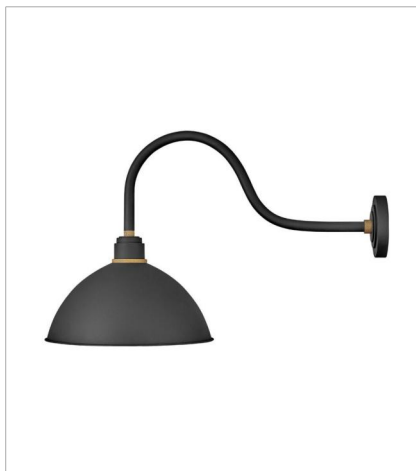

FOUNDRY DOME

Decidedly industrious, Foundry is reinventing purposeful lighting. Focused and direct, the sturdy aluminum shade features knurled brass details to offset the Gloss White, Museum Bronze or Textured Black finish while casting a uniform light. The simple, understated form plants a vintage aesthetic for both inside and outside spaces while offering mix and match options that customize the look.

FINISH: Textured Black with Brass accents, Textured Black with Brass & Textured Black accents

10524TK
LARGE STRAIGHT ARM BARN LIGHT
12" W, 18.5" H
Socketed

10554TK
LARGE GOOSENECK BARN LIGHT
12" W, 17" H
Socketed

10574TK
LARGE TALL GOOSENECK BARN L...
12" W, 23.8" H
Socketed

10625TK
LARGE STRAIGHT ARM BARN LIGHT
16" W, 20.5" H
Socketed

10655TK
LARGE GOOSENECK BARN LIGHT
16" W, 20" H
Socketed

10584TK
PENDANT BARN LIGHT
12" W, 8.8" H
Socketed