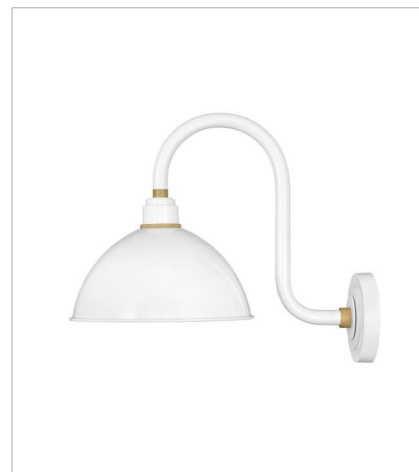

# FOUNDRY DOME

Decidedly industrious, Foundry is reinventing purposeful lighting. Focused and direct, the sturdy aluminum shade features knurled brass details to offset the Gloss White, Museum Bronze or Textured Black finish while casting a uniform light. The simple, understated form plants a vintage aesthetic for both inside and outside spaces while offering mix and match options that customize the look.

**FINISH:** Gloss White with Brass accents

**10544GW**  
MEDIUM GOOSENECK BARN LIGHT  
12" W, 17" H  
Socketed

**10554GW**  
LARGE GOOSENECK BARN LIGHT  
12" W, 17" H  
Socketed

**10564GW**  
SMALL TALL GOOSENECK BARN L...  
12" W, 17" H  
Socketed

**10574GW**  
LARGE TALL GOOSENECK BARN L...  
12" W, 23.8" H  
Socketed

**10645GW**  
MEDIUM GOOSENECK BARN LIGHT  
16" W, 18" H  
Socketed

**10655GW**  
LARGE GOOSENECK BARN LIGHT  
16" W, 20" H  
Socketed