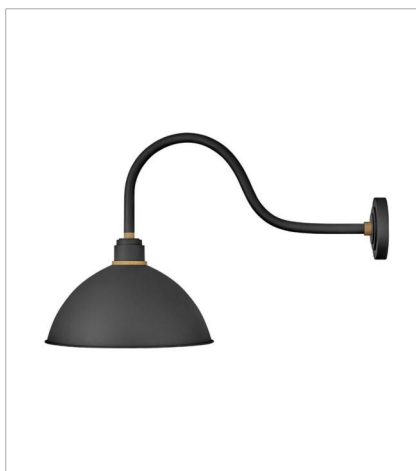

FOUNDRY DOME

Decidedly industrious, Foundry is reinventing purposeful lighting. Focused and direct, the sturdy aluminum shade features knurled brass details to offset the Gloss White, Museum Bronze or Textured Black finish while casting a uniform light. The simple, understated form plants a vintage aesthetic for both inside and outside spaces while offering mix and match options that customize the look.

FINISH: Textured Black with Brass accents, Textured Black with Brass & Textured Black accents

10524TK
LARGE STRAIGHT ARM BARN LIGHT
12" W, 18.5" H
Socketed

10554TK
LARGE GOOSENECK BARN LIGHT
12" W, 17" H
Socketed

10574TK
LARGE TALL GOOSENECK BARN L...
12" W, 23.8" H
Socketed

10625TK
LARGE STRAIGHT ARM BARN LIGHT
16" W, 20.5" H
Socketed

10655TK
LARGE GOOSENECK BARN LIGHT
16" W, 20" H
Socketed

10584TK
PENDANT BARN LIGHT
12" W, 8.8" H
Socketed