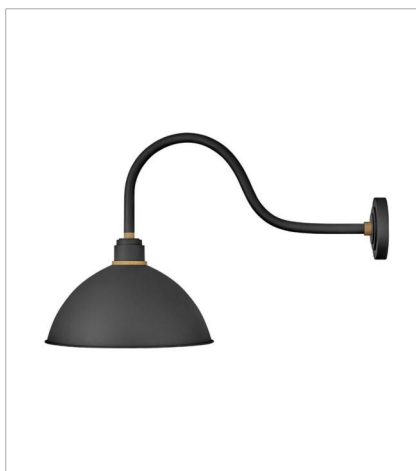

# FOUNDRY DOME

Decidedly industrious, Foundry is reinventing purposeful lighting. Focused and direct, the sturdy aluminum shade features knurled brass details to offset the Gloss White, Museum Bronze or Textured Black finish while casting a uniform light. The simple, understated form plants a vintage aesthetic for both inside and outside spaces while offering mix and match options that customize the look.

**FINISH:** Textured Black with Brass accents, Textured Black with Brass & Textured Black accents

**10524TK**  
LARGE STRAIGHT ARM BARN LIGHT  
12" W, 18.5" H  
Socketed

**10554TK**  
LARGE GOOSENECK BARN LIGHT  
12" W, 17" H  
Socketed

**10574TK**  
LARGE TALL GOOSENECK BARN L...  
12" W, 23.8" H  
Socketed

**10625TK**  
LARGE STRAIGHT ARM BARN LIGHT  
16" W, 20.5" H  
Socketed

**10655TK**  
LARGE GOOSENECK BARN LIGHT  
16" W, 20" H  
Socketed

**10584TK**  
PENDANT BARN LIGHT  
12" W, 8.8" H  
Socketed