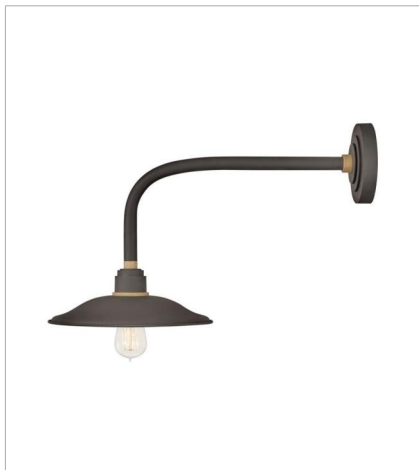

FOUNDRY VINTAGE

Decidedly industrious, Foundry is reinventing purposeful lighting. Focused and direct, the sturdy aluminum shade features knurled brass details to offset the Gloss White, Museum Bronze or Textured Black finish while casting a uniform light. The simple, understated form plants a vintage aesthetic for both inside and outside spaces while offering mix and match options that customize the look.

FINISH: Museum Bronze with Brass accents

10716MR
MEDIUM STRAIGHT ARM BARN LIGHT
12" W, 14.5" H
Socketed