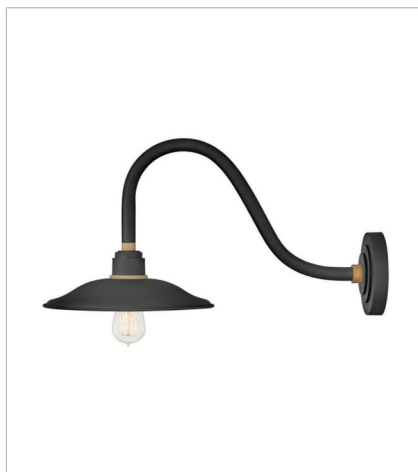

# FOUNDRY VINTAGE

Decidedly industrious, Foundry is reinventing purposeful lighting. Focused and direct, the sturdy aluminum shade features knurled brass details to offset the Gloss White, Museum Bronze or Textured Black finish while casting a uniform light. The simple, understated form plants a vintage aesthetic for both inside and outside spaces while offering mix and match options that customize the look.

**FINISH:** Textured Black with Brass accents

**10746TK**  
MEDIUM GOOSENECK BARN LIGHT  
12" W, 12" H  
Socketed

**10766TK**  
SMALL TALL GOOSENECK BARN L...  
12" W, 17" H  
Socketed