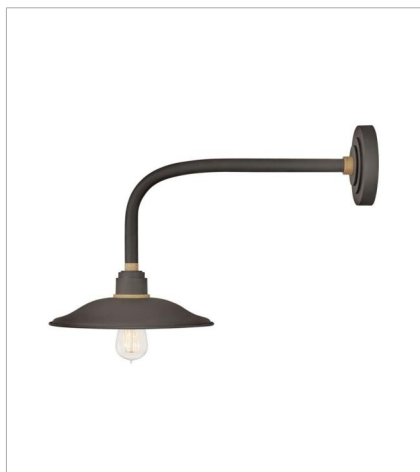

# FOUNDRY VINTAGE

---

Decidedly industrious, Foundry is reinventing purposeful lighting. Focused and direct, the sturdy aluminum shade features knurled brass details to offset the Gloss White, Museum Bronze or Textured Black finish while casting a uniform light. The simple, understated form plants a vintage aesthetic for both inside and outside spaces while offering mix and match options that customize the look.

**FINISH:** Museum Bronze with Brass accents

---

**10716MR**  
MEDIUM STRAIGHT ARM BARN LIGHT  
12" W, 14.5" H  
Socketed