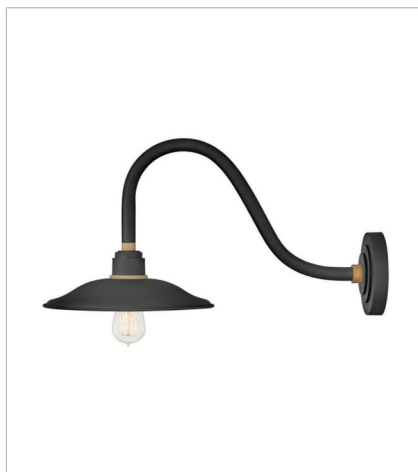

FOUNDRY VINTAGE

Decidedly industrious, Foundry is reinventing purposeful lighting. Focused and direct, the sturdy aluminum shade features knurled brass details to offset the Gloss White, Museum Bronze or Textured Black finish while casting a uniform light. The simple, understated form plants a vintage aesthetic for both inside and outside spaces while offering mix and match options that customize the look.

FINISH: Textured Black with Brass accents

10746TK
MEDIUM GOOSENECK BARN LIGHT
12" W, 12" H
Socketed

10766TK
SMALL TALL GOOSENECK BARN L...
12" W, 17" H
Socketed