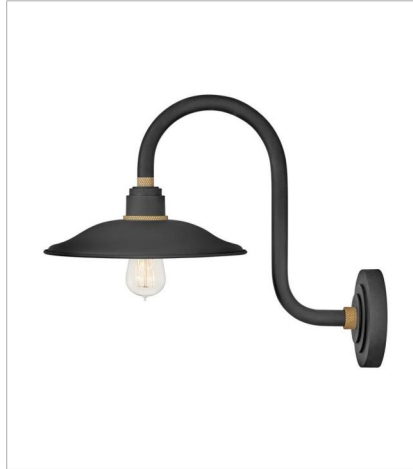

FOUNDRY VINTAGE

Decidedly industrious, Foundry is reinventing purposeful lighting. Focused and direct, the sturdy aluminum shade features knurled brass details to offset the Gloss White, Museum Bronze or Textured Black finish while casting a uniform light. The simple, understated form plants a vintage aesthetic for both inside and outside spaces while offering mix and match options that customize the look.

FINISH: Textured Black with Brass accents

10746TK
MEDIUM GOOSENECK BARN LIGHT
12" W, 12" H
Socketed

10766TK
SMALL TALL GOOSENECK BARN L...
12" W, 17" H
Socketed