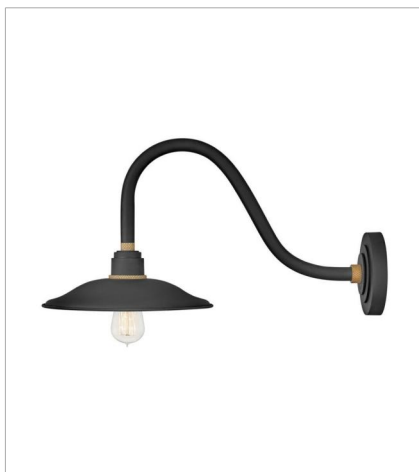

FOUNDRY VINTAGE

Decidedly industrious, Foundry is reinventing purposeful lighting. Focused and direct, the sturdy aluminum shade features knurled brass details to offset the Gloss White, Museum Bronze or Textured Black finish while casting a uniform light. The simple, understated form plants a vintage aesthetic for both inside and outside spaces while offering mix and match options that customize the look.

FINISH: Textured Black with Brass accents

10746TK
MEDIUM GOOSENECK BARN LIGHT
12" W, 12" H
Socketed

10766TK
SMALL TALL GOOSENECK BARN L...
12" W, 17" H
Socketed