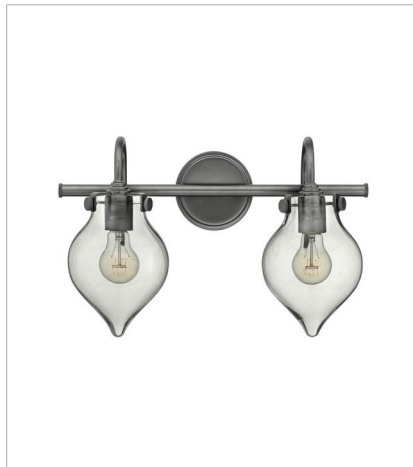

50027AN
TEARDROP GLASS TWO LIGHT VA...
19.3" W, 12" H
Socketed