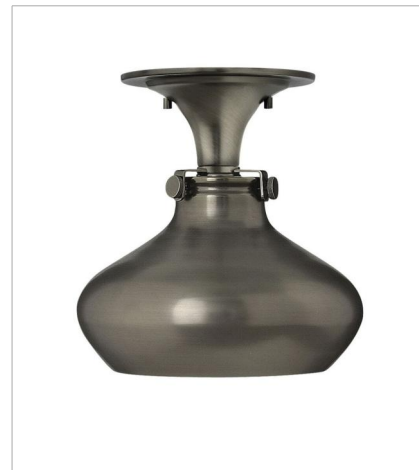

FINISH: Antique Nickel
GLASS: Etched Opal, Clear Seedy, Clear Glass, Clear
SHADE: Antique Nickel Wire Shade, Antique Nickel Metal Shade

3113AN
WIRE FRAME SINGLE LIGHT SCONCE
9.3" W, 12" H
Socketed

3141AN
CONGRESS INDOOR
12" W, 11.8" H
Socketed

FINISH: Antique Nickel
GLASS: Etched Opal, Clear Seedy, Clear Glass, Clear
SHADE: Antique Nickel Wire Shade, Antique Nickel Metal Shade

3178AN
METAL SHADE SINGLE LIGHT SC...
9.8" W, 12.8" H
Socketed

50020AN
SMALL RETRO GLASS TWO LIGHT...
19.3" W, 9.3" H
Socketed

FINISH: Antique Nickel
GLASS: Etched Opal, Clear Seedy, Clear Glass, Clear
SHADE: Antique Nickel Wire Shade, Antique Nickel Metal Shade

3047AN
TEARDROP GLASS SINGLE TIER
24.3" W, 17" H
Socketed

3110AN
WIRE FRAME PENDANT
9.3" W, 8.3" H
Socketed

FINISH: Antique Nickel
GLASS: Etched Opal, Clear Seedy, Clear Glass, Clear
SHADE: Antique Nickel Wire Shade, Antique Nickel Metal Shade

3114AN
WIRE FRAME FLUSH MOUNT
9.3" W, 10.3" H
Socketed

3146AN
SMALL RETRO GLASS FLUSH MOUNT
8" W, 9.5" H
Socketed
1-12w Med. LED, 100w Equiv. or 1-100w Med.