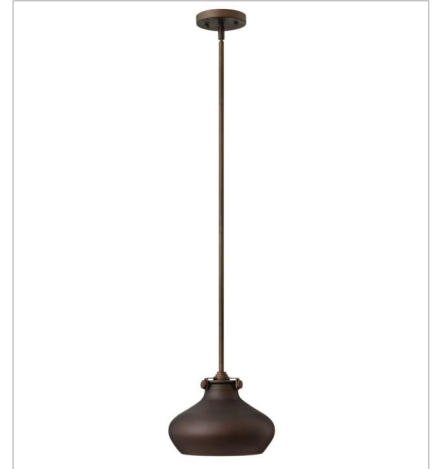

FINISH: Oil Rubbed Bronze
GLASS: Clear Seedy, Etched Opal, Clear, Clear Glass
SHADE: Metal Frame, Oil Rubbed Bronze Metal Shade

3111OZ
CONGRESS INDOOR
8" W, 9.5" H
Socketed

31700OZ
CYLINDER GLASS SINGLE LIGHT...
6.5" W, 13.3" H
Socketed
1-12w Med. LED, 100w Equiv. or 1-100w Med.

3170OZ
SMALL RETRO GLASS SINGLE LI...
8" W, 11.3" H
Socketed

3174OZ
GLOBE GLASS SINGLE LIGHT SC...
7" W, 13.5" H
Socketed

3174OZ-CS
CLEAR SEEDY GLOBE SCONCE
7" W, 13.5" H
Socketed

3177OZ
TEARDROP GLASS SINGLE LIGHT...
6" W, 14" H
Socketed

FINISH: Oil Rubbed Bronze
GLASS: Clear Seedy, Etched Opal, Clear, Clear Glass
SHADE: Metal Frame, Oil Rubbed Bronze Metal Shade

31780Z
METAL SHADE SINGLE LIGHT SC...
9.8" W, 12.8" H
Socketed

500240Z
GLOBE GLASS TWO LIGHT VANITY
19.3" W, 11.5" H
Socketed
2-12w Med. LED, 100w Equiv. or 2-100w Med.

FINISH: Oil Rubbed Bronze
GLASS: Clear Seedy, Etched Opal, Clear, Clear Glass
SHADE: Metal Frame, Oil Rubbed Bronze Metal Shade

3048OZ
METAL SHADE SINGLE TIER
28" W, 15.5" H
Socketed

3130OZ
SMALL RETRO GLASS PENDANT
8" W, 7.3" H
Socketed