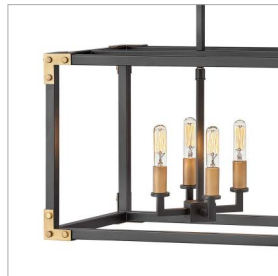

LOUIS

4298SK

EIGHT LIGHT LINEAR

Transport your decor to a stylish new dimension. Inspired by vintage trunks, cast campaign corners with oversized rivets are the hallmark of Louis. A Satin Black frame, accented at each corner with Heritage Brass coordinates with the candelabra within.

DETAILS	
FINISH:	Satin Black
MATERIAL:	Steel
DIMMABLE:	No

DIMENSIONS	
WIDTH:	34.5"
HEIGHT:	19"
DEPTH:	12.5
WEIGHT:	19lb

LIGHT SOURCE	
LIGHT SOURCE:	Socketed
WATTAGE:	8-5w Cand. LED, 60w Equiv. or 8-60w Cand.
VOLTAGE:	120v

MOUNTING	
CANOPY:	5"W X 15"L
LEAD WIRE:	1 X 120"
MAX HEIGHT:	51.5

SHIPPING	
CARTON LENGTH:	22.5
CARTON WIDTH:	16
CARTON HEIGHT:	37.5
CARTON WEIGHT:	25.5

PRODUCT DETAILS:

- This fixture includes multiple down stems in various lengths to customize the installation height, including two 6" stems and four 12" stems
- Suitable for use in dry (indoor) locations as defined by NEC and CEC. Meets United States UL Underwriters Laboratories & CSA Canadian Standards Association Product Safety Standards.
- Ideal for vintage filament bulbs (not included)
- Merging the best of traditional and modern elements with a sophisticated and streamlined look