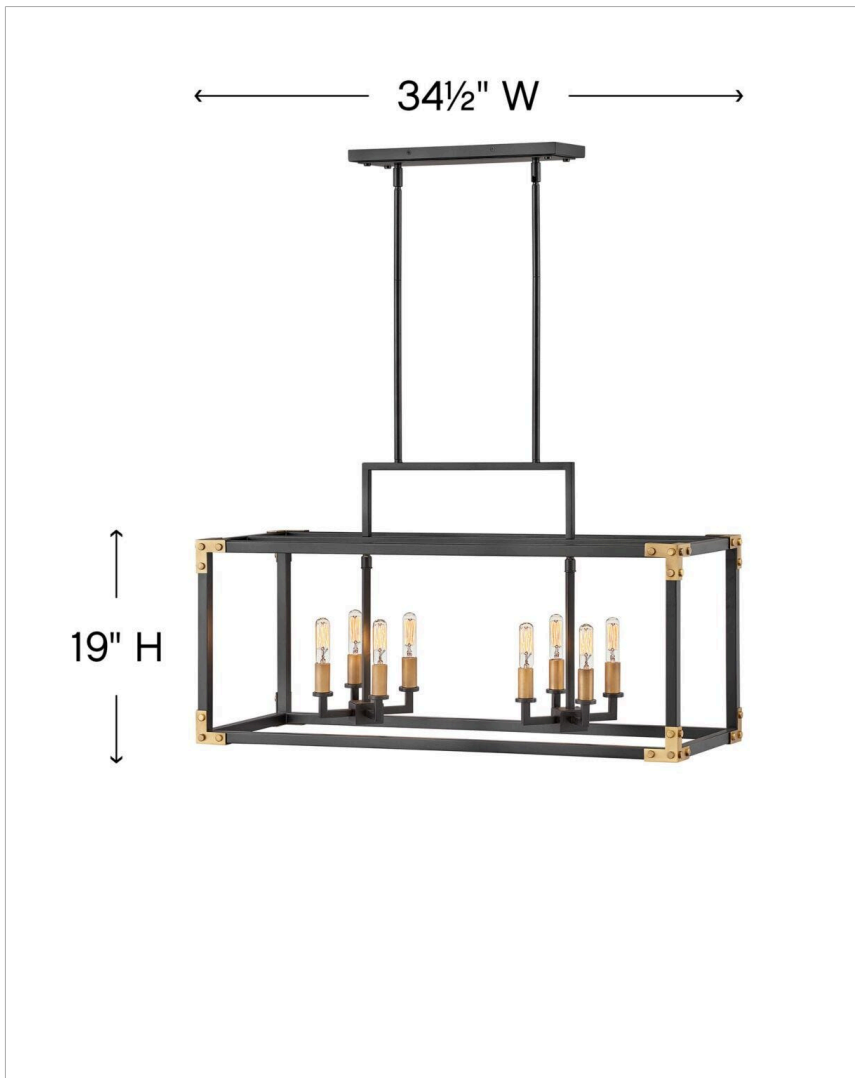

LOUIS

4298SK

EIGHT LIGHT LINEAR

Transport your decor to a stylish new dimension. Inspired by vintage trunks, cast campaign corners with oversized rivets are the hallmark of Louis. A Satin Black frame, accented at each corner with Heritage Brass coordinates with the candelabra within.

DETAILS	
FINISH:	Satin Black
MATERIAL:	Steel
DIMMABLE:	No

DIMENSIONS	
WIDTH:	34.5"
HEIGHT:	19"
DEPTH:	12.5
WEIGHT:	19lb

LIGHT SOURCE	
LIGHT SOURCE:	Socketed
WATTAGE:	8-5w Cand. LED, 60w Equiv. or 8-60w Cand.
VOLTAGE:	120v

MOUNTING	
CANOPY:	5"W X 15"L
LEAD WIRE:	1 X 120"
MAX HEIGHT:	51.5

SHIPPING	
CARTON LENGTH:	22.5
CARTON WIDTH:	16
CARTON HEIGHT:	37.5
CARTON WEIGHT:	25.5

PRODUCT DETAILS:

- This fixture includes multiple down stems in various lengths to customize the installation height, including two 6" stems and four 12" stems
- Suitable for use in dry (indoor) locations as defined by NEC and CEC. Meets United States UL Underwriters Laboratories & CSA Canadian Standards Association Product Safety Standards.
- Ideal for vintage filament bulbs (not included)
- Merging the best of traditional and modern elements with a sophisticated and streamlined look