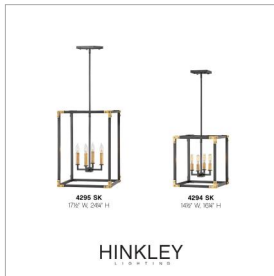

LOUIS

4295SK

LARGE OPEN FRAME

Transport your decor to a stylish new dimension. Inspired by vintage trunks, cast campaign corners with oversized rivets are the hallmark of Louis. A Satin Black frame, accented at each corner with Heritage Brass coordinates with the candelabra within.

DETAILS	
FINISH:	Satin Black
MATERIAL:	Steel
SLOPE DEGREE:	90
DIMMABLE:	No

DIMENSIONS	
WIDTH:	17.5"
HEIGHT:	24.3"
WEIGHT:	16.5lb

LIGHT SOURCE	
LIGHT SOURCE:	Socketed
VOLTAGE:	120v

MOUNTING	
CANOPY:	6.5" Sq.
LEAD WIRE:	1 X 120"
MAX HEIGHT:	56.8

SHIPPING	
CARTON LENGTH:	28
CARTON WIDTH:	21
CARTON HEIGHT:	20.5
CARTON WEIGHT:	21

PRODUCT DETAILS:

- This item may be hung on a sloped ceiling
- This fixture includes multiple down stems in various lengths to customize the installation height of the fixture, including one 6" stem and two 12" stems
- Suitable for use in dry (indoor) locations as defined by NEC and CEC. Meets United States UL Underwriters Laboratories & CSA Canadian Standards Association Product Safety Standards.
- Ideal for vintage filament bulbs (not included)
- Merging the best of traditional and modern elements with a sophisticated and streamlined look