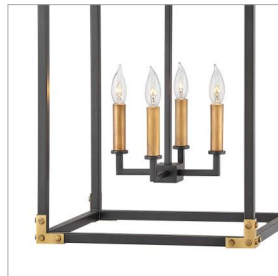

LOUIS

4295SK

LARGE OPEN FRAME

Transport your decor to a stylish new dimension. Inspired by vintage trunks, cast campaign corners with oversized rivets are the hallmark of Louis. A Satin Black frame, accented at each corner with Heritage Brass coordinates with the candelabra within.

DETAILS	
FINISH:	Satin Black
MATERIAL:	Steel
SLOPE DEGREE:	90
DIMMABLE:	No

DIMENSIONS	
WIDTH:	17.5"
HEIGHT:	24.3"
WEIGHT:	16.5lb

LIGHT SOURCE	
LIGHT SOURCE:	Socketed
VOLTAGE:	120v

MOUNTING	
CANOPY:	6.5" Sq.
LEAD WIRE:	1 X 120"
MAX HEIGHT:	56.8

SHIPPING	
CARTON LENGTH:	28
CARTON WIDTH:	21
CARTON HEIGHT:	20.5
CARTON WEIGHT:	21

PRODUCT DETAILS:

- This item may be hung on a sloped ceiling
- This fixture includes multiple down stems in various lengths to customize the installation height of the fixture, including one 6" stem and two 12" stems
- Suitable for use in dry (indoor) locations as defined by NEC and CEC. Meets United States UL Underwriters Laboratories & CSA Canadian Standards Association Product Safety Standards.
- Ideal for vintage filament bulbs (not included)
- Merging the best of traditional and modern elements with a sophisticated and streamlined look