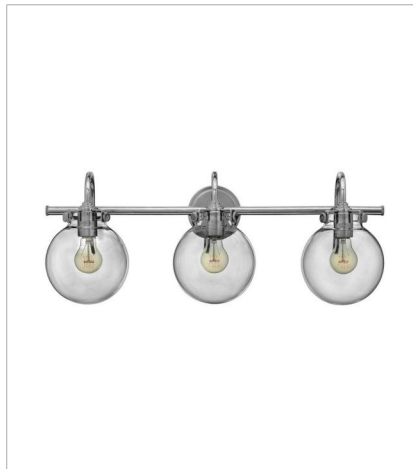

50034CM
GLOBE GLASS THREE LIGHT VANITY
29.5" W, 11.5" H
Socketed
3-12w Med. LED, 100w Equiv. or 3-100w Med.