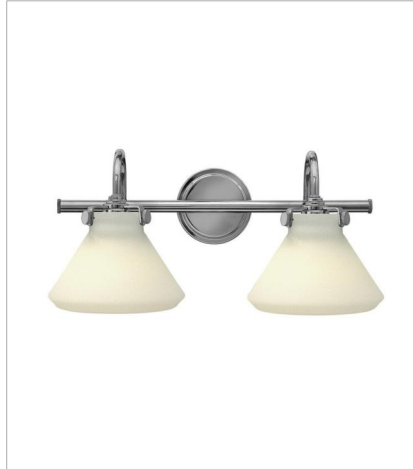

FINISH: Chrome
GLASS: Etched Opal, Clear Seedy, Clear, Clear Glass
SHADE: Chrome Metal Shade, Chrome Wire Shade

3118CM
CONGRESS CHROME SINGLE LIGH...
9" W, 12.8" H
Socketed

3131CM
CONGRESS INDOOR
12" W, 9.8" H
Socketed

31700CM
CYLINDER GLASS SINGLE LIGHT...
6.5" W, 13.3" H
Socketed

3170CM
SMALL RETRO GLASS SINGLE LI...
8" W, 11.3" H
Socketed

3174CM
GLOBE GLASS SINGLE LIGHT SC...
7" W, 13.5" H
Socketed
1-12w Med. LED, 100w Equiv. or 1-100w Med.

FINISH: Chrome
GLASS: Etched Opal, Clear Seedy, Clear, Clear Glass
SHADE: Chrome Metal Shade, Chrome Wire Shade

3178CM
METAL SHADE SINGLE LIGHT SC...
9.8" W, 12.8" H
Socketed

50020CM
SMALL RETRO GLASS TWO LIGHT...
19.3" W, 9.3" H
Socketed

FINISH: Chrome
GLASS: Etched Opal, Clear Seedy, Clear, Clear Glass
SHADE: Chrome Metal Shade, Chrome Wire Shade

3110CM
WIRE FRAME PENDANT
9.3" W, 8.3" H
Socketed

3128CM
GLOBE GLASS PENDANT
7" W, 9.3" H
Socketed
1-12w Med. LED, 100w Equiv. or 1-100w Med.