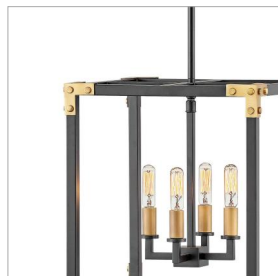

LOUIS

4294SK

MEDIUM OPEN FRAME

Transport your decor to a stylish new dimension. Inspired by vintage trunks, cast campaign corners with oversized rivets are the hallmark of Louis. A Satin Black frame, accented at each corner with Heritage Brass coordinates with the candelabra within.

DETAILS	
FINISH:	Satin Black
MATERIAL:	Steel
SLOPE DEGREE:	90
DIMMABLE:	No

DIMENSIONS	
WIDTH:	14.5"
HEIGHT:	16.3"
WEIGHT:	11.5lb

LIGHT SOURCE	
LIGHT SOURCE:	Socketed
VOLTAGE:	120v

MOUNTING	
CANOPY:	5.5" Sq.
LEAD WIRE:	1 X 120"
MAX HEIGHT:	48.8

SHIPPING	
CARTON LENGTH:	21
CARTON WIDTH:	18
CARTON HEIGHT:	17.5
CARTON WEIGHT:	14

PRODUCT DETAILS:

- This item may be hung on a sloped ceiling
- This fixture includes multiple down stems in various lengths to customize the installation height of the fixture, including one 6" stem and two 12" stems
- Suitable for use in dry (indoor) locations as defined by NEC and CEC. Meets United States UL Underwriters Laboratories & CSA Canadian Standards Association Product Safety Standards.
- Ideal for vintage filament bulbs (not included)
- Merging the best of traditional and modern elements with a sophisticated and streamlined look