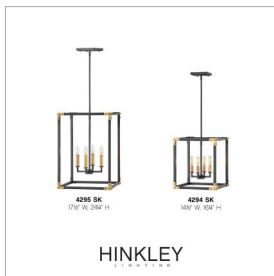

LOUIS

4294SK

MEDIUM OPEN FRAME

Transport your decor to a stylish new dimension. Inspired by vintage trunks, cast campaign corners with oversized rivets are the hallmark of Louis. A Satin Black frame, accented at each corner with Heritage Brass coordinates with the candelabra within.

DETAILS	
FINISH:	Satin Black
MATERIAL:	Steel
SLOPE DEGREE:	90
DIMMABLE:	No

DIMENSIONS	
WIDTH:	14.5"
HEIGHT:	16.3"
WEIGHT:	11.5lb

LIGHT SOURCE	
LIGHT SOURCE:	Socketed
VOLTAGE:	120v

MOUNTING	
CANOPY:	5.5" Sq.
LEAD WIRE:	1 X 120"
MAX HEIGHT:	48.8

SHIPPING	
CARTON LENGTH:	21
CARTON WIDTH:	18
CARTON HEIGHT:	17.5
CARTON WEIGHT:	14

PRODUCT DETAILS:

- This item may be hung on a sloped ceiling
- This fixture includes multiple down stems in various lengths to customize the installation height of the fixture, including one 6" stem and two 12" stems
- Suitable for use in dry (indoor) locations as defined by NEC and CEC. Meets United States UL Underwriters Laboratories & CSA Canadian Standards Association Product Safety Standards.
- Ideal for vintage filament bulbs (not included)
- Merging the best of traditional and modern elements with a sophisticated and streamlined look