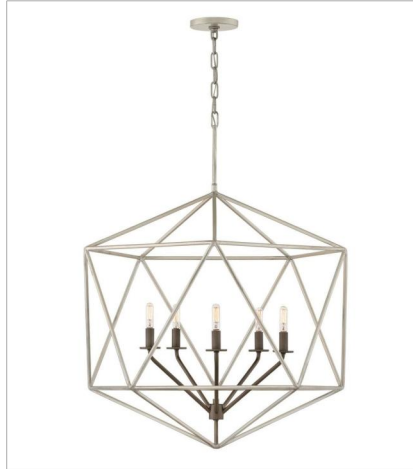

ASTRID

Sleek and chic, Astrid is designed as an airy geometric beauty balanced with robust welded construction. The inner light cluster, uniquely wired from the bottom, appears to float inside the outer cage. The two-tone finish further enhances the layering effect for added depth and dimension.

FINISH: Glacial with Metallic Matte Bronze accents

3023GG
MEDIUM OPEN FRAME
20" W, 26.8" H
Socketed
3-5w Cand. LED, 60w Equiv. or 3-60w Cand.

3025GG
LARGE OPEN FRAME
28" W, 34.3" H
Socketed

3029GG
ELEVEN LIGHT MULTI TIER
33.5" W, 56" H
Socketed
11-14w Med. LED, 40w Equiv. or 11-40w Med.