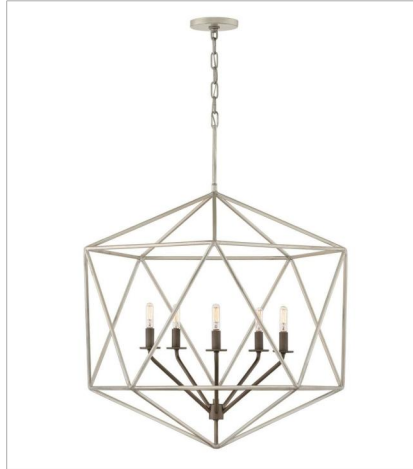

# ASTRID

Sleek and chic, Astrid is designed as an airy geometric beauty balanced with robust welded construction. The inner light cluster, uniquely wired from the bottom, appears to float inside the outer cage. The two-tone finish further enhances the layering effect for added depth and dimension.

**FINISH:** Glacial with Metallic Matte Bronze accents

**3023GG**  
MEDIUM OPEN FRAME  
20" W, 26.8" H  
Socketed  
3-5w Cand. LED, 60w Equiv. or 3-60w Cand.

**3025GG**  
LARGE OPEN FRAME  
28" W, 34.3" H  
Socketed

**3029GG**  
ELEVEN LIGHT MULTI TIER  
33.5" W, 56" H  
Socketed  
11-14w Med. LED, 40w Equiv. or 11-40w Med.