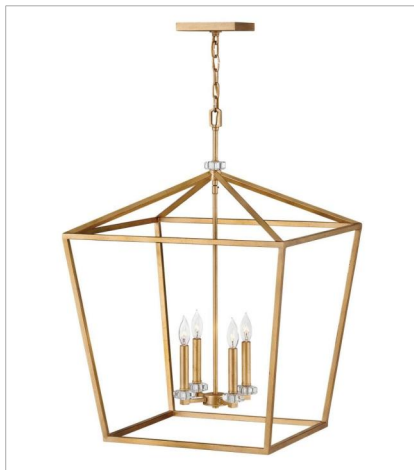

STINSON

For a classic statement-maker, Stinson hits the mark. A robust open and airy cage, designed for maximum impact in a Distressed Brass or Black and Polished Nickel finish, is accompanied by refined sparkling crystal accents to create the perfect mix of traditional appeal and industrial panache.

FINISH: Distressed Brass

3532DA
TWO LIGHT SCONCE
10" W, 17" H
Socketed
2-5w Cand. LED, 60w Equiv. or 2-60w Cand.

3538DA
EXTRA LARGE OPEN FRAME
22" W, 31.5" H
Socketed
4-5w Cand. LED, 60w Equiv. or 4-60w Cand.