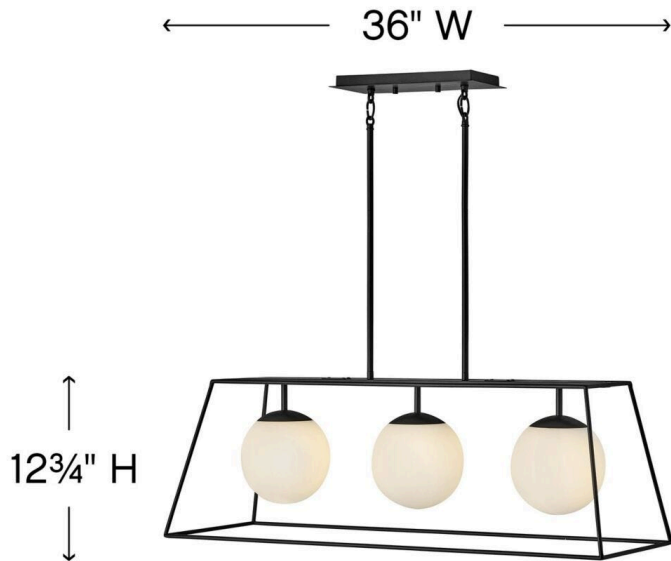

### THREE LIGHT LINEAR

Jonas is a maestro of mid-century modern design. Eye-catching etched glass globes are centered within a modern open frame of solid steel in either Heritage Brass or Black, creating a sleek timeless form infused with retro flair.

DETAILS	
FINISH:	Black
MATERIAL:	Steel
GLASS:	Etched Opal
DIMMABLE:	No

DIMENSIONS	
WIDTH:	36"
HEIGHT:	12.8"
DEPTH:	13
WEIGHT:	13.5lb

LIGHT SOURCE	
LIGHT SOURCE:	Socketed
WATTAGE:	3-10w Med. LED, 100w Equiv. or 3-100w Med.
VOLTAGE:	120v

MOUNTING	
CANOPY:	5.25"W X 11.25"L
LEAD WIRE:	1 X 120"
MAX HEIGHT:	47

SHIPPING	
CARTON LENGTH:	36
CARTON WIDTH:	16
CARTON HEIGHT:	15
CARTON WEIGHT:	20.7

#### PRODUCT DETAILS:

- This fixture includes multiple down stems in various lengths to customize the installation height, including two 6" stems and four 12" stems
- Suitable for use in dry (indoor) locations as defined by NEC and CEC. Meets United States UL Underwriters Laboratories & CSA Canadian Standards Association Product Safety Standards.
- Distinctive mid-century modern elements merge with sleek and timeless forms for a vintage vibe with modern flair