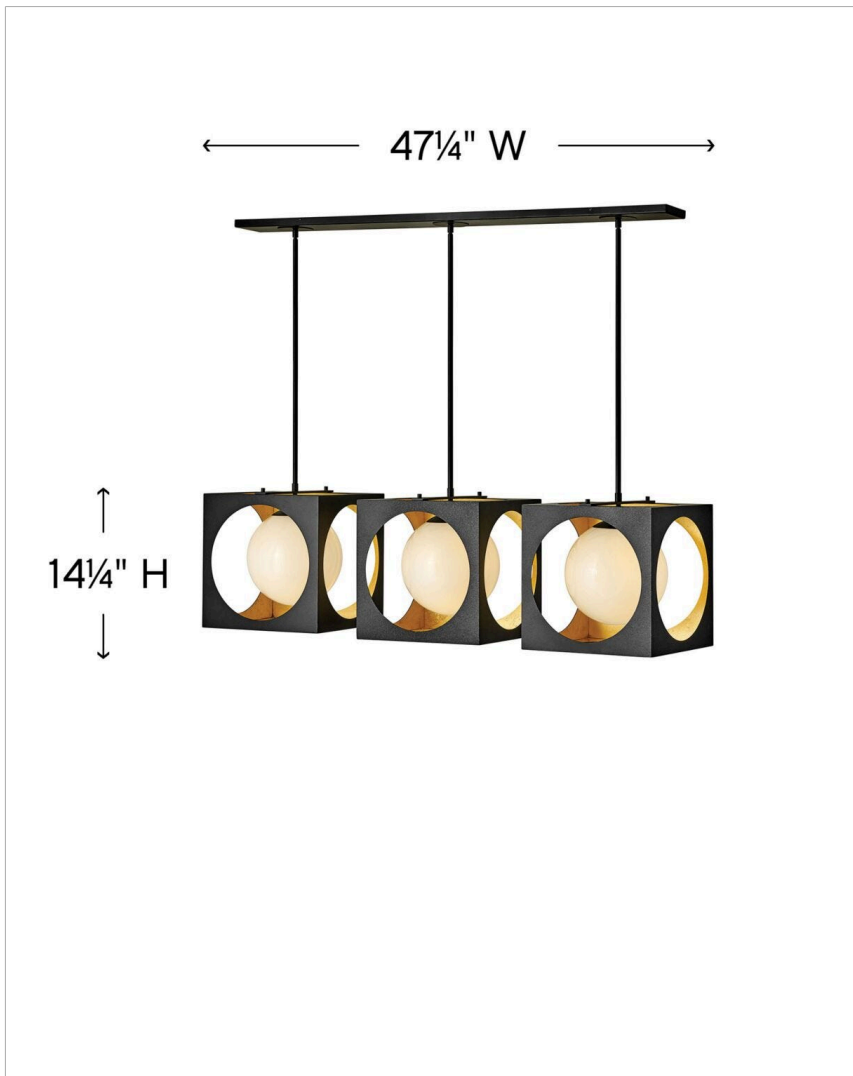

VEGA

FR33005ABK

THREE LIGHT LINEAR

Vega's sculptural form mixes elements of daring mid-century flair with retro drama. Interspersing spheres and squares within its dramatic profile, Vega's textured exterior of Anvil Black merges with a tantalizing Gilded Gold interior to create an art-worthy silhouette.

DETAILS	
FINISH:	Anvil Black
MATERIAL:	Steel
GLASS:	Etched Opal
SLOPE DEGREE:	90
DIMMABLE:	No

DIMENSIONS	
WIDTH:	47.3"
HEIGHT:	14.3"
WEIGHT:	24.9lb

LIGHT SOURCE	
LIGHT SOURCE:	Socketed
VOLTAGE:	120v

MOUNTING	
CANOPY:	47.25"L X 4.75"W
LEAD WIRE:	1 X 120"
MAX HEIGHT:	47

SHIPPING	
CARTON LENGTH:	48.5
CARTON WIDTH:	15
CARTON HEIGHT:	16
CARTON WEIGHT:	32.4

PRODUCT DETAILS:

- This item may be hung on a sloped ceiling
- This fixture includes multiple down stems in various lengths to customize the installation height, including three 6" stems and six 12" stems
- Fixture weighs over 50lbs. Must be supported independently of the outlet box unless the outlet box is UL listed for the appropriate weight.
- Suitable for use in dry (indoor) locations as defined by NEC and CEC. Meets United States UL Underwriters Laboratories & CSA Canadian Standards Association Product Safety Standards.
- Bold silhouette with dramatic details creates a modern statement