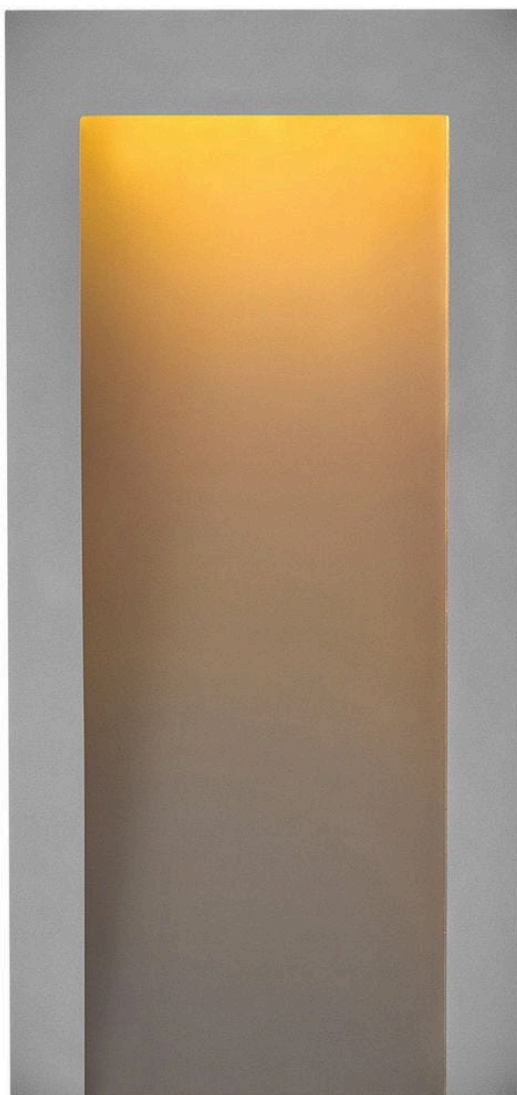

**COASTAL
ELEMENTS™**
collection

TAPER

MEDIUM WALL MOUNT LANTERN

2144TG

Sleek and sophisticated, Taper is built to last with a timeless, minimalist style that radiates contemporary cool. Its recessed integrated LED engine is directed downward with gradient illumination that grazes the gently tapered design. Part of the Coastal Elements collection, it is engineered with composite materials for maximum durability in modern Textured Black, Textured Graphite and Textured Oiled Rubbed Bronze finish options.

FINISH: Textured Graphite

GLASS: Etched Lens

WIDTH: 7"

HEIGHT: 15"

LIGHT SOURCE: Integrated LED

HINKLEY

HINKLEY
33000 Pin Oak Parkway
Avon Lake, OH 44012

PHONE: (440) 653-5500
Toll Free: 1 (800) 446-5539