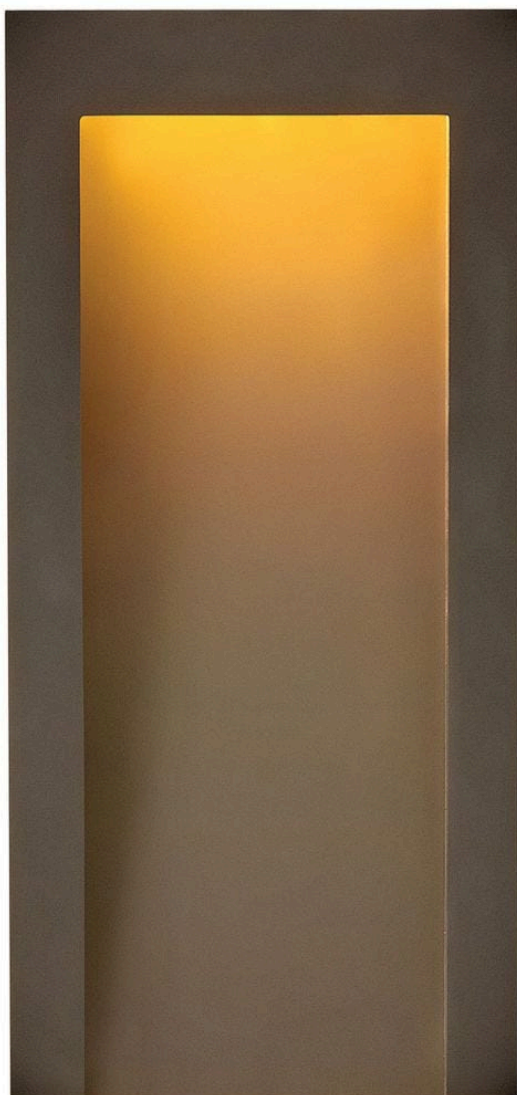

## TAPER

MEDIUM WALL MOUNT LANTERN

**2144TR**

Sleek and sophisticated, Taper is built to last with a timeless, minimalist style that radiates contemporary cool. Its recessed integrated LED engine is directed downward with gradient illumination that grazes the gently tapered design. Part of the Coastal Elements collection, it is engineered with composite materials for maximum durability in modern Textured Black, Textured Graphite and Textured Oiled Rubbed Bronze finish options.

**FINISH:** Textured Oil Rubbed Bronze

**GLASS:** Etched Lens

**WIDTH:** 7"

**HEIGHT:** 15"

**LIGHT SOURCE:** Integrated LED