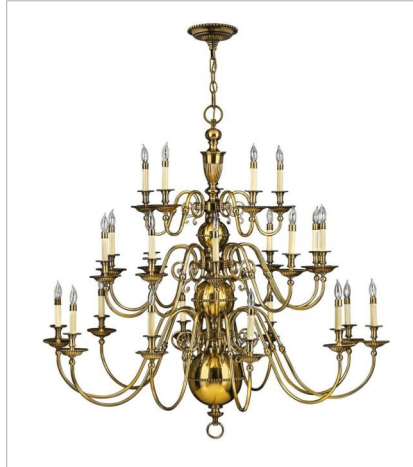

CAMBRIDGE

Cambridge offers classic New England appeal. The solid cast components, brass turnings, beaded ball fonts and clear optic glass reinforce its timeless style. Available in Burnished Brass and Olde Bronze finishes.

FINISH: Burnished Brass

4417BB
LARGE TWO TIER
37" W, 34.8" H
Socketed
15-5w Cand. LED, 40w Equiv. or 15-40w
Cand.

4419BB
EXTRA LARGE THREE TIER
49.3" W, 46.8" H
Socketed
25-5w Cand. LED, 25w Equiv. or 25-25w
Cand.