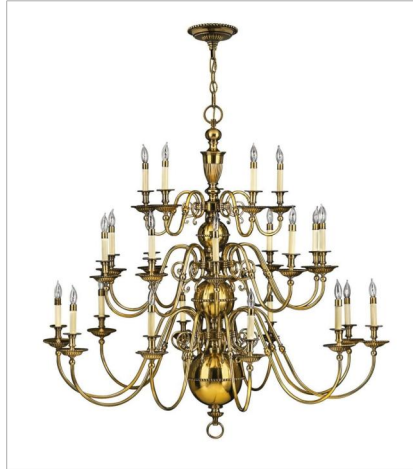

CAMBRIDGE

Cambridge offers classic New England appeal. The solid cast components, brass turnings, beaded ball fonts and clear optic glass reinforce its timeless style. Available in Burnished Brass and Olde Bronze finishes.

FINISH: Burnished Brass

4417BB
LARGE TWO TIER
37" W, 34.8" H
Socketed
15-5w Cand. LED, 40w Equiv. or 15-40w
Cand.

4419BB
EXTRA LARGE THREE TIER
49.3" W, 46.8" H
Socketed
25-5w Cand. LED, 25w Equiv. or 25-25w
Cand.