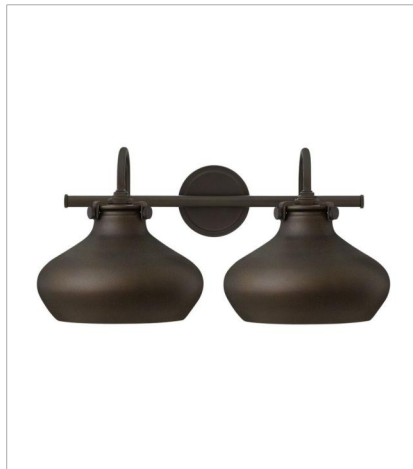

50028OZ
METAL SHADE TWO LIGHT VANITY
21" W, 10.5" H
Socketed