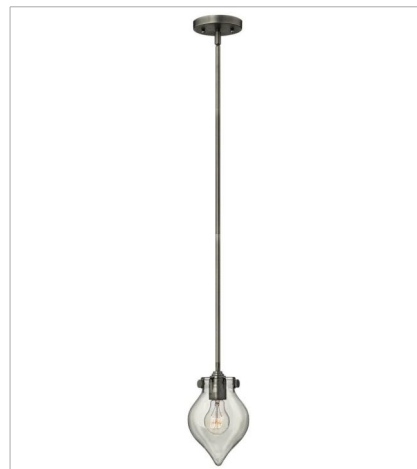

3139AN
TEARDROP GLASS PENDANT
6" W, 10" H
Socketed

HINKLEY

HINKLEY
33000 Pin Oak Parkway
Avon Lake, OH 44012

PHONE: (440) 653-5500
Toll Free: 1 (800) 446-5539

hinkley.com