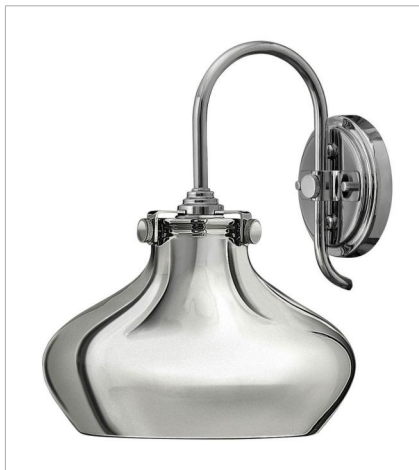

**FINISH:** Chrome  
**GLASS:** Etched Opal, Clear Seedy, Clear, Clear Glass  
**SHADE:** Chrome Metal Shade, Chrome Wire Shade

**3118CM**  
CONGRESS CHROME SINGLE LIGH...  
9" W, 12.8" H  
Socketed

**3131CM**  
CONGRESS INDOOR  
12" W, 9.8" H  
Socketed

**31700CM**  
CYLINDER GLASS SINGLE LIGHT...  
6.5" W, 13.3" H  
Socketed

**3170CM**  
SMALL RETRO GLASS SINGLE LI...  
8" W, 11.3" H  
Socketed

**3174CM**  
GLOBE GLASS SINGLE LIGHT SC...  
7" W, 13.5" H  
Socketed  
1-12w Med. LED, 100w Equiv. or 1-100w Med.

**3177CM**  
TEARDROP GLASS SINGLE LIGHT...  
6" W, 14" H  
Socketed

**FINISH:** Chrome  
**GLASS:** Etched Opal, Clear Seedy, Clear, Clear Glass  
**SHADE:** Chrome Metal Shade, Chrome Wire Shade

**3178CM**  
METAL SHADE SINGLE LIGHT SC...  
9.8" W, 12.8" H  
Socketed

**50020CM**  
SMALL RETRO GLASS TWO LIGHT...  
19.3" W, 9.3" H  
Socketed