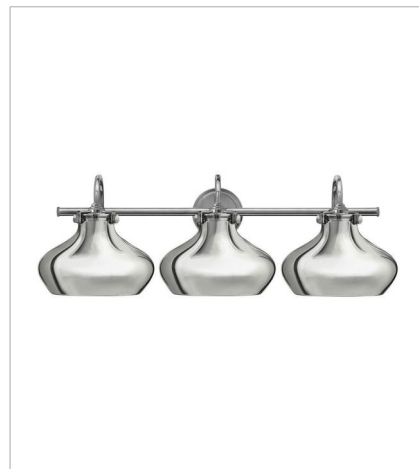

**FINISH:** Chrome  
**GLASS:** Etched Opal, Clear Seedy, Clear, Clear Glass  
**SHADE:** Chrome Metal Shade, Chrome Wire Shade

**3118CM**  
CONGRESS CHROME SINGLE LIGH...  
9" W, 12.8" H  
Socketed

**3131CM**  
CONGRESS INDOOR  
12" W, 9.8" H  
Socketed

**31700CM**  
CYLINDER GLASS SINGLE LIGHT...  
6.5" W, 13.3" H  
Socketed

**3170CM**  
SMALL RETRO GLASS SINGLE LI...  
8" W, 11.3" H  
Socketed

**3174CM**  
GLOBE GLASS SINGLE LIGHT SC...  
7" W, 13.5" H  
Socketed  
1-12w Med. LED, 100w Equiv. or 1-100w Med.

**FINISH:** Chrome  
**GLASS:** Etched Opal, Clear Seedy, Clear, Clear Glass  
**SHADE:** Chrome Metal Shade, Chrome Wire Shade

**3178CM**  
METAL SHADE SINGLE LIGHT SC...  
9.8" W, 12.8" H  
Socketed

**50020CM**  
SMALL RETRO GLASS TWO LIGHT...  
19.3" W, 9.3" H  
Socketed

**50027CM**  
TEARDROP GLASS TWO LIGHT VA...  
19.3" W, 12" H  
Socketed

**50028CM**  
METAL SHADE TWO LIGHT VANITY  
21" W, 10.5" H  
Socketed

**50034CM**  
GLOBE GLASS THREE LIGHT VANITY  
29.5" W, 11.5" H  
Socketed  
3-12w Med. LED, 100w Equiv. or 3-100w Med.