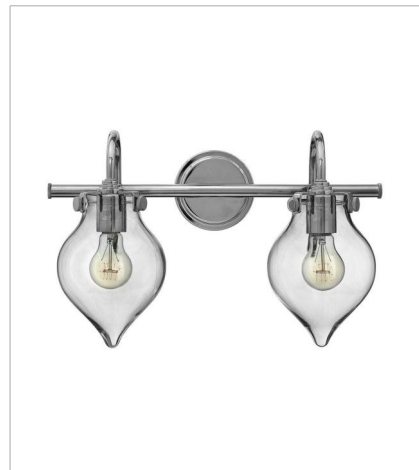

**FINISH:** Chrome  
**GLASS:** Etched Opal, Clear Seedy, Clear, Clear Glass  
**SHADE:** Chrome Metal Shade, Chrome Wire Shade

**3118CM**  
CONGRESS CHROME SINGLE LIGH...  
9" W, 12.8" H  
Socketed

**3131CM**  
CONGRESS INDOOR  
12" W, 9.8" H  
Socketed

**31700CM**  
CYLINDER GLASS SINGLE LIGHT...  
6.5" W, 13.3" H  
Socketed

**3170CM**  
SMALL RETRO GLASS SINGLE LI...  
8" W, 11.3" H  
Socketed

**3174CM**  
GLOBE GLASS SINGLE LIGHT SC...  
7" W, 13.5" H  
Socketed  
1-12w Med. LED, 100w Equiv. or 1-100w Med.

**3177CM**  
TEARDROP GLASS SINGLE LIGHT...  
6" W, 14" H  
Socketed

**FINISH:** Chrome  
**GLASS:** Etched Opal, Clear Seedy, Clear, Clear Glass  
**SHADE:** Chrome Metal Shade, Chrome Wire Shade

**3178CM**  
METAL SHADE SINGLE LIGHT SC...  
9.8" W, 12.8" H  
Socketed

**50020CM**  
SMALL RETRO GLASS TWO LIGHT...  
19.3" W, 9.3" H  
Socketed