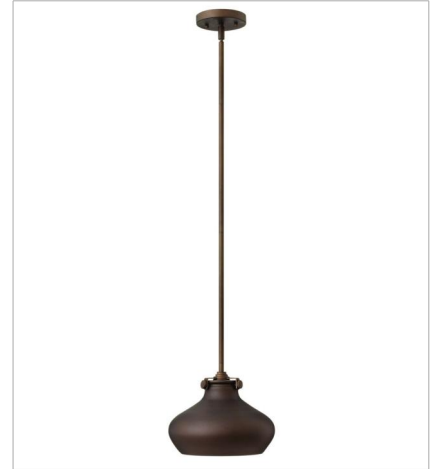

FINISH: Oil Rubbed Bronze
GLASS: Clear Seedy, Etched Opal, Clear, Clear Glass
SHADE: Metal Frame, Oil Rubbed Bronze Metal Shade

3111OZ
CONGRESS INDOOR
8" W, 9.5" H
Socketed

31700OZ
CYLINDER GLASS SINGLE LIGHT...
6.5" W, 13.3" H
Socketed
1-12w Med. LED, 100w Equiv. or 1-100w Med.

3170OZ
SMALL RETRO GLASS SINGLE LI...
8" W, 11.3" H
Socketed

3174OZ
GLOBE GLASS SINGLE LIGHT SC...
7" W, 13.5" H
Socketed

3174OZ-CS
CLEAR SEEDY GLOBE SCONCE
7" W, 13.5" H
Socketed

3177OZ
TEARDROP GLASS SINGLE LIGHT...
6" W, 14" H
Socketed

FINISH: Oil Rubbed Bronze
GLASS: Clear Seedy, Etched Opal, Clear, Clear Glass
SHADE: Metal Frame, Oil Rubbed Bronze Metal Shade

3178OZ
METAL SHADE SINGLE LIGHT SC...
9.8" W, 12.8" H
Socketed

50024OZ
GLOBE GLASS TWO LIGHT VANITY
19.3" W, 11.5" H
Socketed
2-12w Med. LED, 100w Equiv. or 2-100w Med.

FINISH: Oil Rubbed Bronze
GLASS: Clear Seedy, Etched Opal, Clear, Clear Glass
SHADE: Metal Frame, Oil Rubbed Bronze Metal Shade

3048OZ
METAL SHADE SINGLE TIER
28" W, 15.5" H
Socketed

3130OZ
SMALL RETRO GLASS PENDANT
8" W, 7.3" H
Socketed