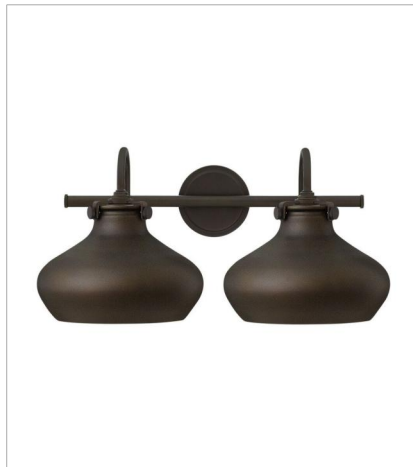

50028OZ
METAL SHADE TWO LIGHT VANITY
21" W, 10.5" H
Socketed