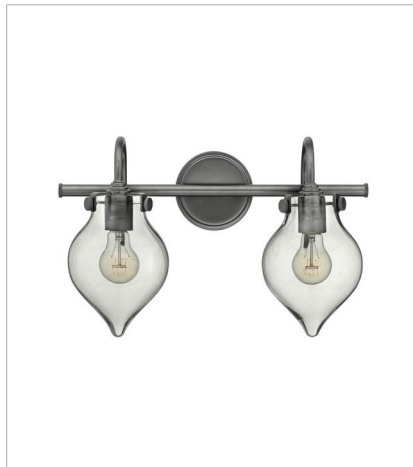

**FINISH:** Antique Nickel  
**GLASS:** Etched Opal, Clear Seedy, Clear Glass, Clear  
**SHADE:** Antique Nickel Wire Shade, Antique Nickel Metal Shade

**3113AN**  
WIRE FRAME SINGLE LIGHT SCONCE  
9.3" W, 12" H  
Socketed

**3174AN-CS**  
CLEAR SEEDY GLOBE SCONCE  
7" W, 13.5" H  
Socketed

**3177AN**  
TEARDROP GLASS SINGLE LIGHT...  
6" W, 14" H  
Socketed

**FINISH:** Antique Nickel  
**GLASS:** Etched Opal, Clear Seedy, Clear Glass, Clear  
**SHADE:** Antique Nickel Wire Shade, Antique Nickel Metal Shade

**3178AN**  
METAL SHADE SINGLE LIGHT SC...  
9.8" W, 12.8" H  
Socketed

**50020AN**  
SMALL RETRO GLASS TWO LIGHT...  
19.3" W, 9.3" H  
Socketed

**50024AN**  
GLOBE GLASS TWO LIGHT VANITY  
19.3" W, 11.5" H  
Socketed  
2-12w Med. LED, 100w Equiv. or 2-100w Med.

**50026AN**  
SMALL RETRO GLASS TWO LIGHT...  
19.3" W, 9.3" H  
Socketed  
2-12w Med. LED, 100w Equiv. or 2-100w Med.