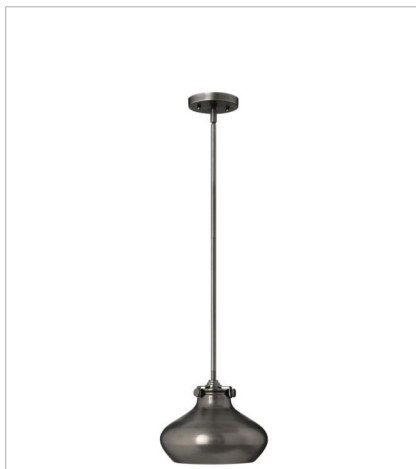

3138AN
METAL SHADE PENDANT
9.8" W, 8.5" H
Socketed