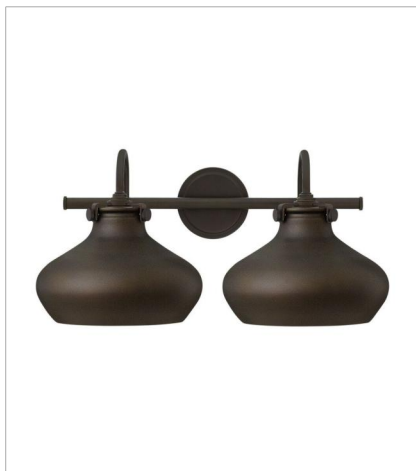

50028OZ
METAL SHADE TWO LIGHT VANITY
21" W, 10.5" H
Socketed