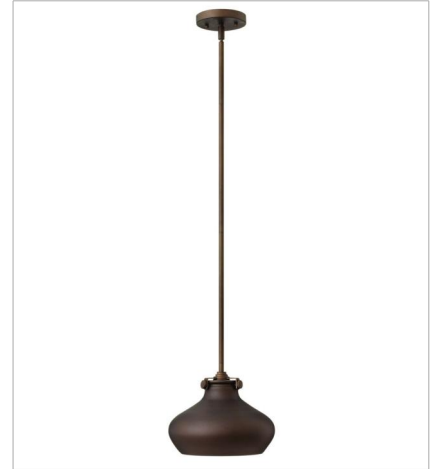

FINISH: Oil Rubbed Bronze
GLASS: Clear Seedy, Etched Opal, Clear, Clear Glass
SHADE: Metal Frame, Oil Rubbed Bronze Metal Shade

3111OZ
CONGRESS INDOOR
8" W, 9.5" H
Socketed

31700OZ
CYLINDER GLASS SINGLE LIGHT...
6.5" W, 13.3" H
Socketed
1-12w Med. LED, 100w Equiv. or 1-100w Med.

FINISH: Oil Rubbed Bronze
GLASS: Clear Seedy, Etched Opal, Clear, Clear Glass
SHADE: Metal Frame, Oil Rubbed Bronze Metal Shade

3178OZ
METAL SHADE SINGLE LIGHT SC...
9.8" W, 12.8" H
Socketed

50024OZ
GLOBE GLASS TWO LIGHT VANITY
19.3" W, 11.5" H
Socketed
2-12w Med. LED, 100w Equiv. or 2-100w Med.

3040OZ
LARGE RETRO GLASS SINGLE TIER
26.3" W, 14" H
Socketed

CONGRESS

Congress is a traditional design that combines both hip and historical elements. This chic retro collection comes in different shapes, colors and materials and is the perfect vintage accent to any décor.

FINISH: Oil Rubbed Bronze
GLASS: Clear Seedy, Etched Opal, Clear, Clear Glass
SHADE: Metal Frame, Oil Rubbed Bronze Metal Shade

3048OZ
METAL SHADE SINGLE TIER
28" W, 15.5" H
Socketed

3130OZ
SMALL RETRO GLASS PENDANT
8" W, 7.3" H
Socketed