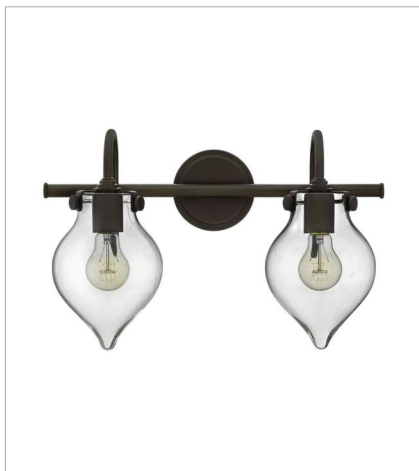

50027OZ
TEARDROP GLASS TWO LIGHT VA...
19.3" W, 12" H
Socketed