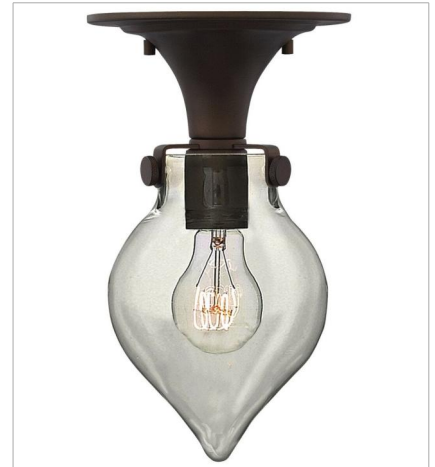

3151OZ
TEARDROP GLASS FLUSH MOUNT
7" W, 12" H
Socketed

HINKLEY

HINKLEY
33000 Pin Oak Parkway
Avon Lake, OH 44012

PHONE: (440) 653-5500
Toll Free: 1 (800) 446-5539

hinkley.com