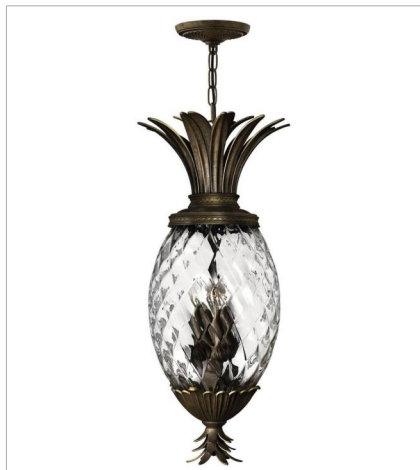

PLANTATION

A Hinkley classic, the ornate Plantation collection features exceptional pineapple shaped optic glass, durable aluminum construction and elaborate, decorative cast detailing to create a noble statement.

FINISH: Pearl Bronze
GLASS: Clear Optic

2222PZ

LARGE PENDANT

12.5" W, 28.5" H

Socketed

4-5w Cand. LED, 40w Equiv. or 4-40w Cand.

HINKLEY

HINKLEY
33000 Pin Oak Parkway
Avon Lake, OH 44012