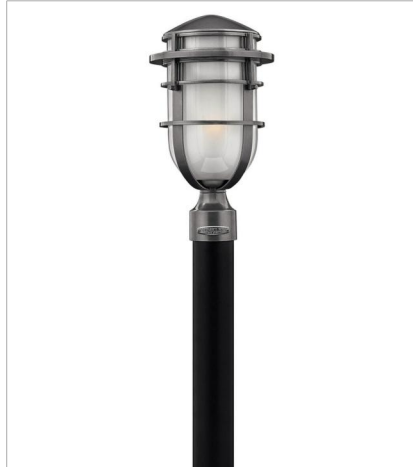

REEF

Reef's contemporary nautical shape features a sleek capsule of inside etched glass captured by bold rings of cast aluminum.

FINISH: Hematite
GLASS: Inside Etched

1950HE
SMALL WALL MOUNT LANTERN
7.8" W, 10.8" H
Socketed

1951HE
MEDIUM POST TOP OR PIER MOUNT
9" W, 16.3" H
Socketed
1-8w Med. LED, 100w Equiv.