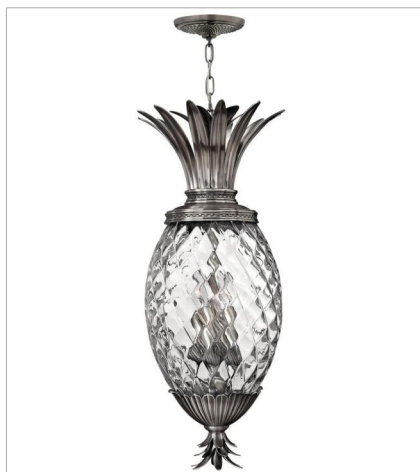

PLANTATION

A Hinkley classic, the ornate Plantation collection features exceptional pineapple shaped, clear optic glass that makes a noble statement with matching candle sleeves and elaborate, decorative cast detailing.

FINISH: Polished Antique Nickel

GLASS: Clear Optic

SHADE: Ivory Silk

2222PL

LARGE PENDANT

12.5" W, 28.5" H

Socketed

4-5w Cand. LED, 40w Equiv. or 4-40w Cand.